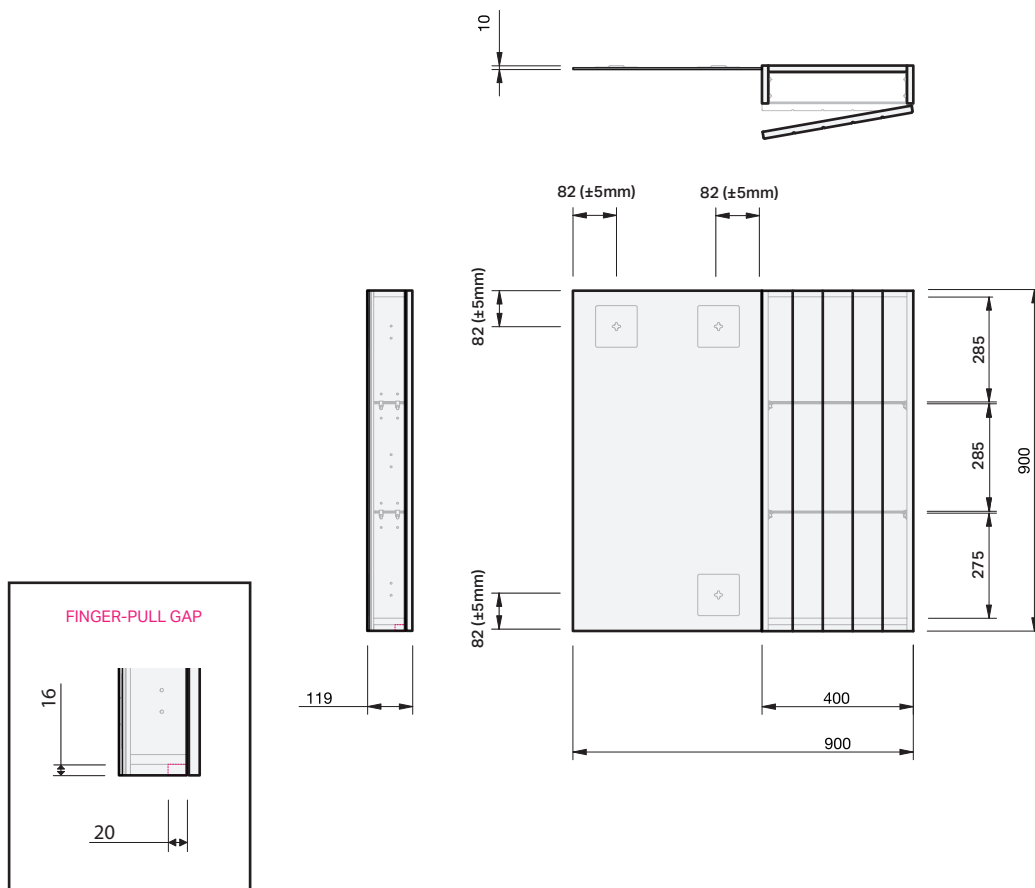

Savoy 1D 900 Right

MIRROR SPECIFICATION

Product Features

Product Code	9158R
Product Description	Savoy Mirror - 900 Right
Drawer Configuration	1 Door
Notes	

INDICATES FINGER-PULL GAP -----

IMPORTANT NOTE: Throughout this guide, dimensions may vary by ± 2 mm. Tolerance for bracket position is ± 5 mm. Please read the installation manual for detailed information on installing the product. St. Michel pursues a policy of continuing improvement in design and manufacturing of its products. The right is therefore reserved to vary specifications without notice.