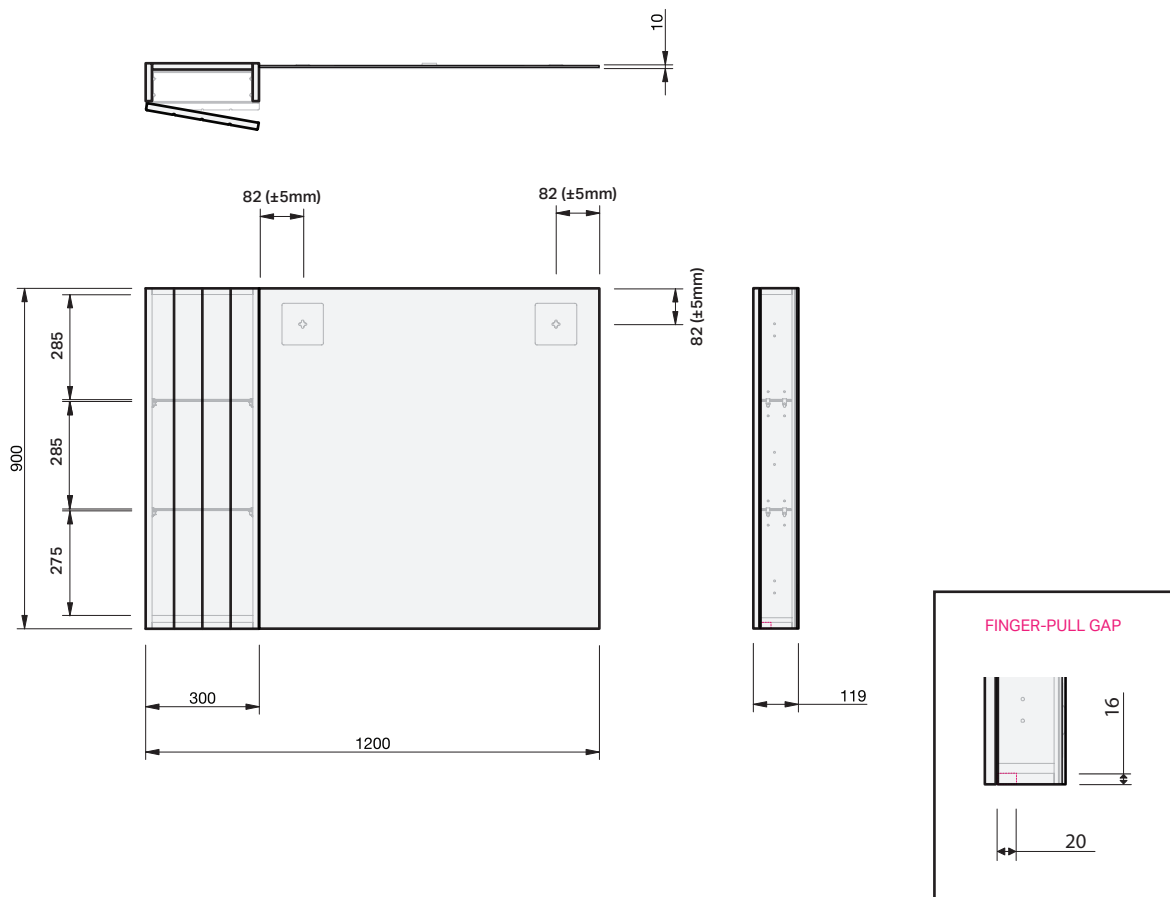

Savoy 1D 1200 Left

MIRROR SPECIFICATION

Product Features

Product Code	9160L
Product Description	Savoy Mirror - 1200 Left
Drawer Configuration	1 Door
Notes	

INDICATES FINGER-PULL GAP -----

IMPORTANT NOTE: Throughout this guide, dimensions may vary by ± 2mm. Tolerance for bracket position is ± 5mm. Please read the installation manual for detailed information on installing the product. St. Michel pursues a policy of continuing improvement in design and manufacturing of its products. The right is therefore reserved to vary specifications without notice.