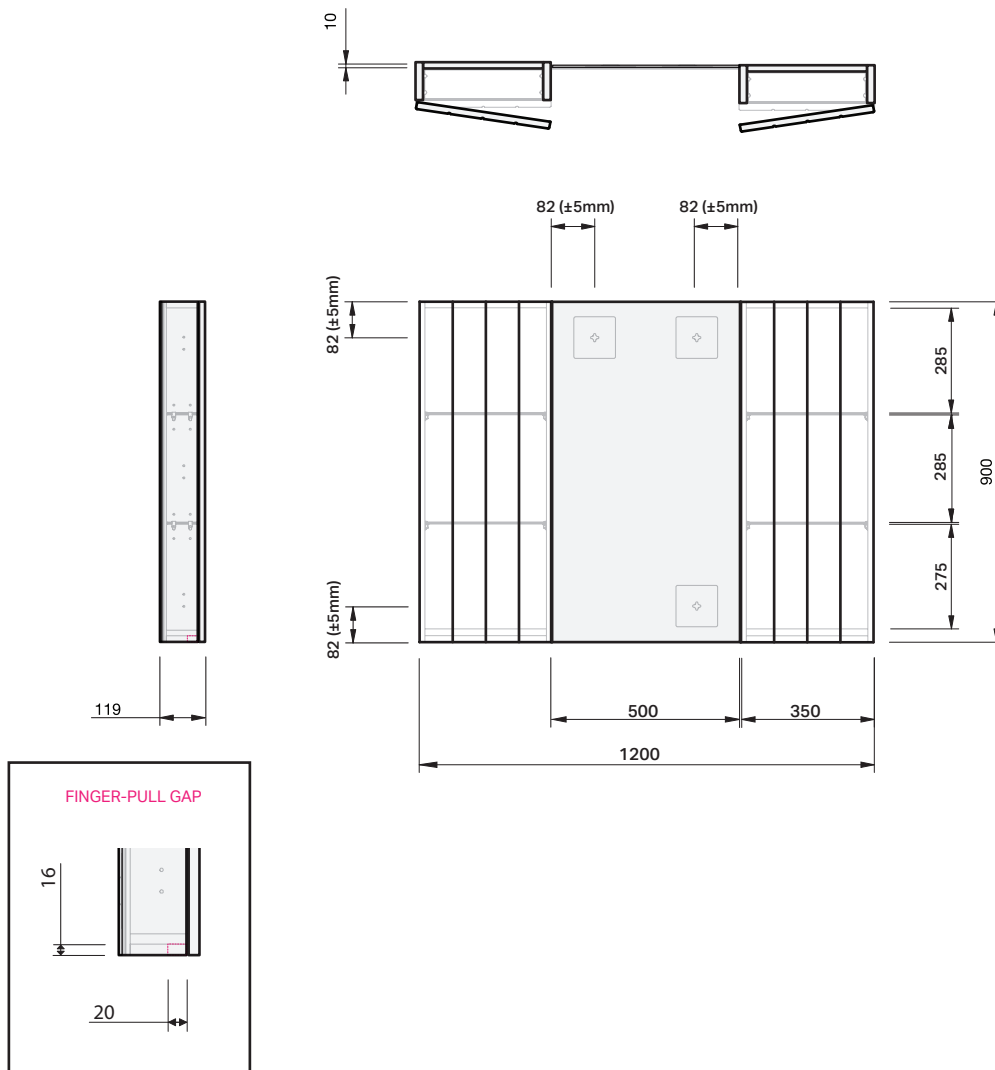

Savoy 2D 1200

MIRROR SPECIFICATION

Product Features	
Product Code	9159
Product Description	Savoy Mirror -1200
Drawer Configuration	2 Door
Notes	

INDICATES FINGER-PULL GAP -----

IMPORTANT NOTE: Throughout this guide, dimensions may vary by ± 2mm. Tolerance for bracket position is ± 5mm. Please read the installation manual for detailed information on installing the product. St. Michel pursues a policy of continuing improvement in design and manufacturing of its products. The right is therefore reserved to vary specifications without notice.