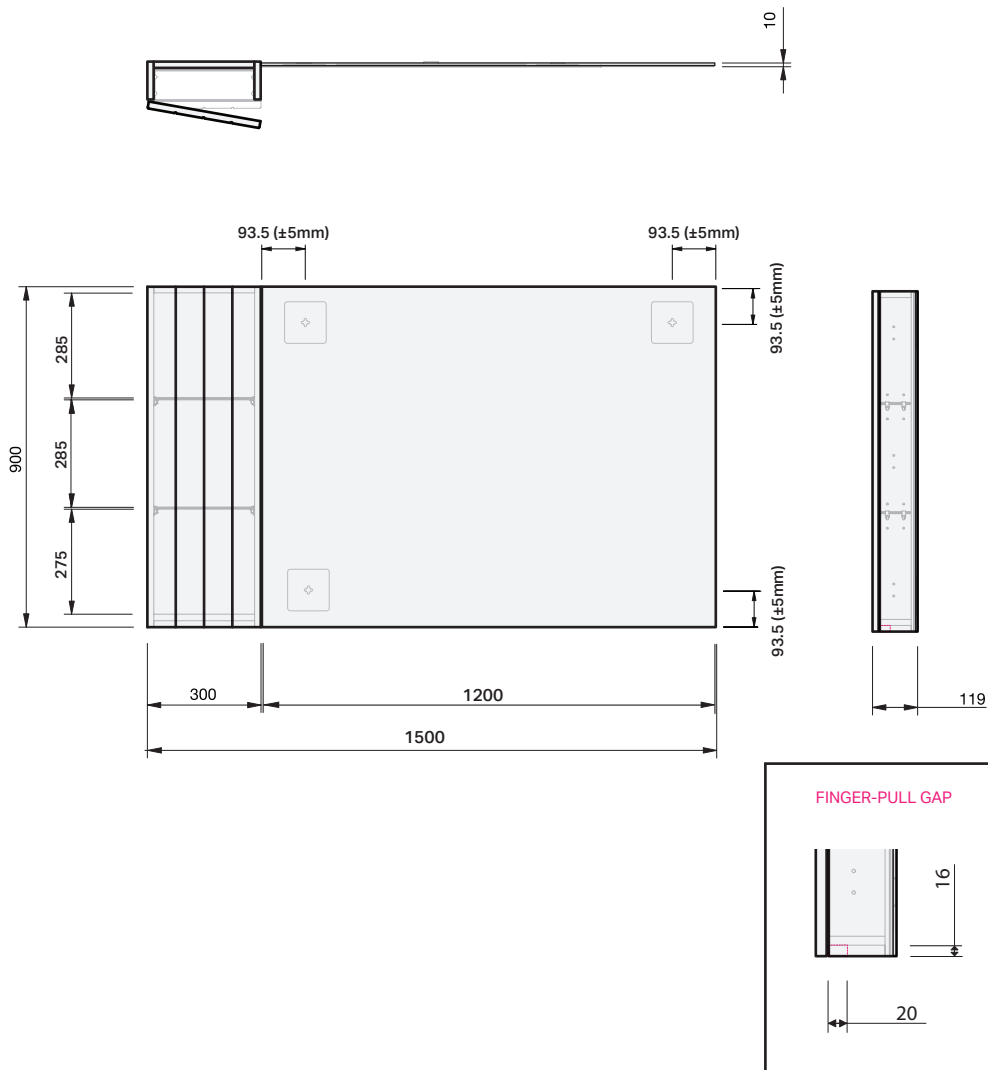

Savoy 1D 1500 Left

MIRROR SPECIFICATION

Product Features

Product Code	9162L
Product Description	Savoy Mirror - 1500 Left
Drawer Configuration	1 Door
Notes	

INDICATES FINGER-PULL GAP -----

IMPORTANT NOTE: Throughout this guide, dimensions may vary by ± 2 mm. Tolerance for bracket position is ± 5 mm. Please read the installation manual for detailed information on installing the product. St. Michel pursues a policy of continuing improvement in design and manufacturing of its products. The right is therefore reserved to vary specifications without notice.