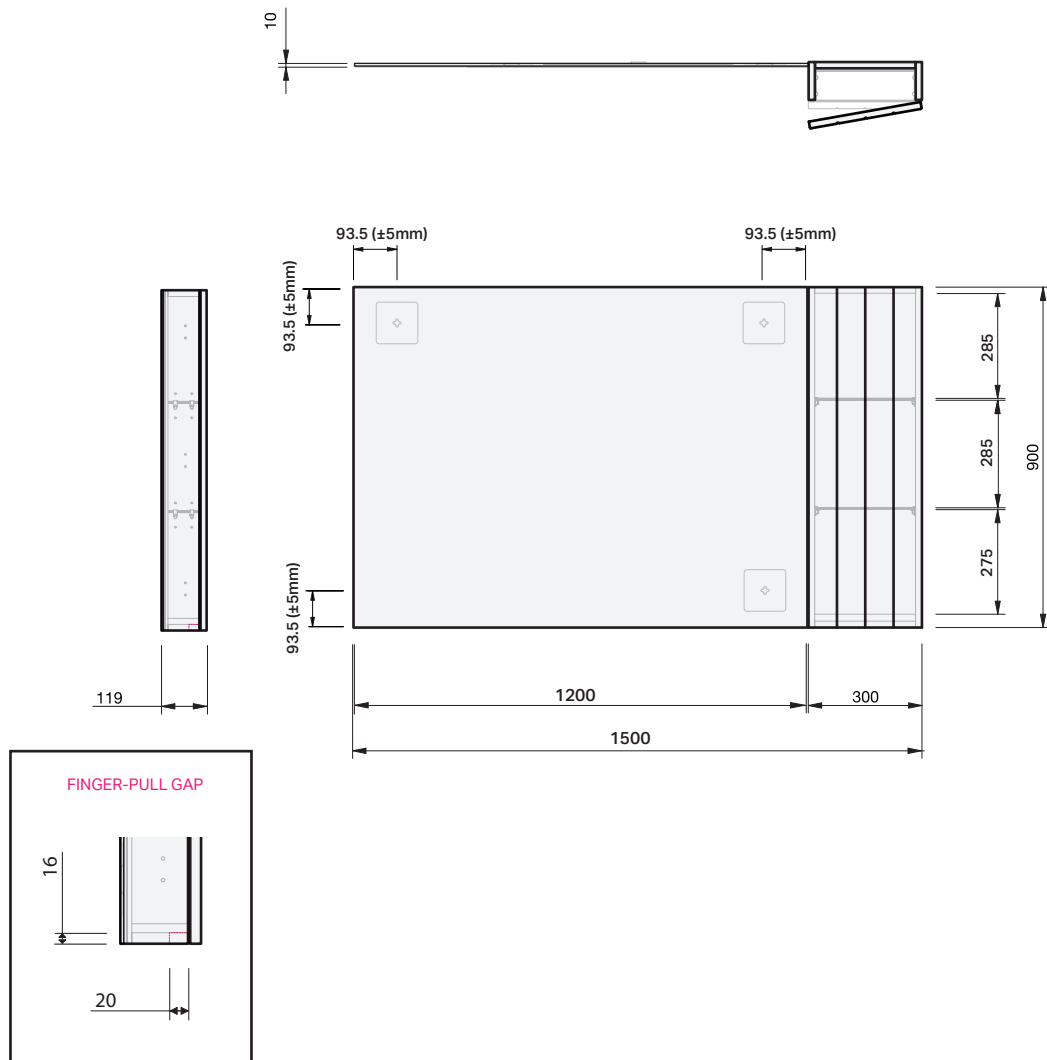

Savoy

1D 1500 Right

MIRROR SPECIFICATION

Product Features

Product Code	9162R
Product Description	Savoy Mirror -1500 Right
Drawer Configuration	1 Door
Notes	

INDICATES FINGER-PULL GAP -----

IMPORTANT NOTE: Throughout this guide, dimensions may vary by ± 2mm. Tolerance for bracket position is ± 5mm. Please read the installation manual for detailed information on installing the product. St. Michel pursues a policy of continuing improvement in design and manufacturing of its products. The right is therefore reserved to vary specifications without notice.