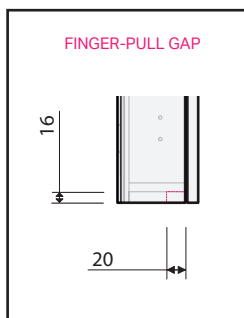

Savoy 2D 1500

MIRROR SPECIFICATION

Product Features

Product Code	9161
Product Description	Savoy Mirror -1500
Drawer Configuration	2 Door
Notes	

INDICATES FINGER-PULL GAP -----

IMPORTANT NOTE: Throughout this guide, dimensions may vary by ± 2 mm. Tolerance for bracket position is ± 5 mm. Please read the installation manual for detailed information on installing the product. St. Michel pursues a policy of continuing improvement in design and manufacturing of its products. The right is therefore reserved to vary specifications without notice.