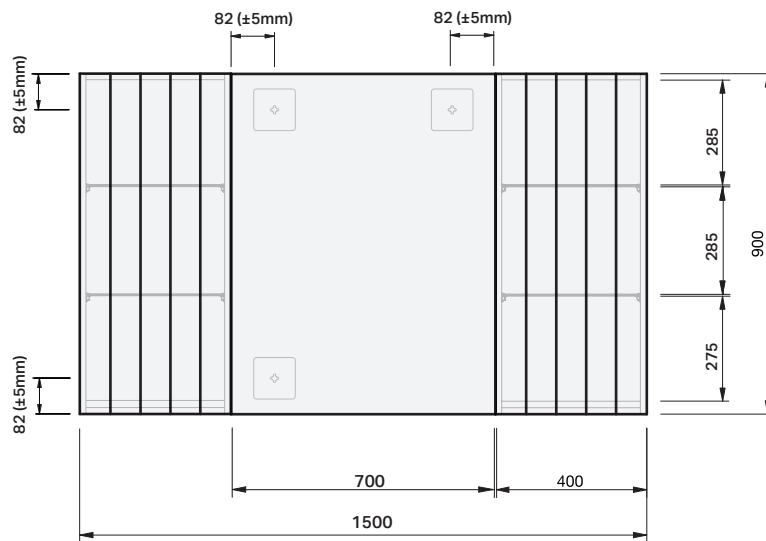

Savoy 2D 1500

MIRROR SPECIFICATION

Product Features

Product Code	9161
Product Description	Savoy Mirror -1500
Drawer Configuration	2 Door
Notes	

INDICATES FINGER-PULL GAP -----

IMPORTANT NOTE: Throughout this guide, dimensions may vary by ± 2 mm. Tolerance for bracket position is ± 5 mm. Please read the installation manual for detailed information on installing the product. St. Michel pursues a policy of continuing improvement in design and manufacturing of its products. The right is therefore reserved to vary specifications without notice.