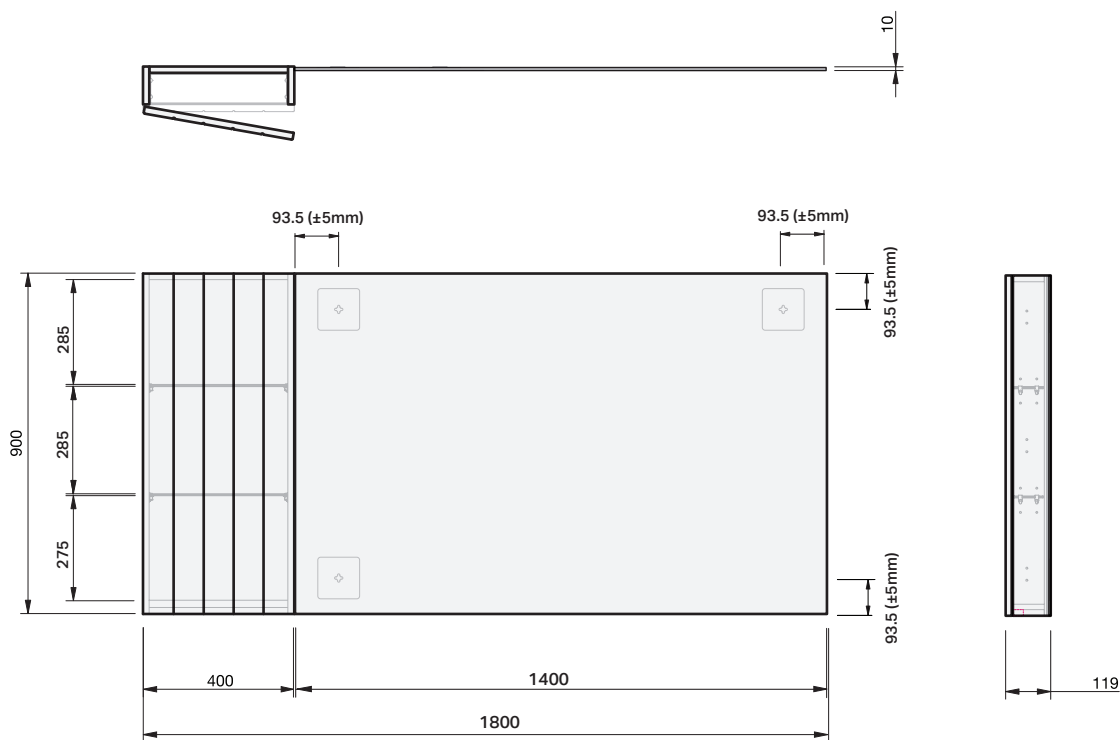

Savoy

1D 1800 Left

MIRROR SPECIFICATION

Product Features	
Product Code	9164L
Product Description	Savoy Mirror - 1800 Left
Drawer Configuration	1 Door
Notes	

INDICATES FINGER-PULL GAP -----

IMPORTANT NOTE: Throughout this guide, dimensions may vary by ± 2 mm. Tolerance for bracket position is ± 5 mm. Please read the installation manual for detailed information on installing the product. St. Michel pursues a policy of continuing improvement in design and manufacturing of its products. The right is therefore reserved to vary specifications without notice.