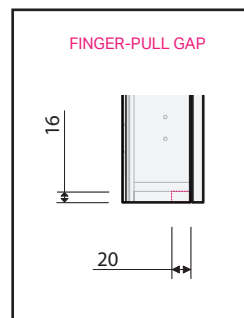

Savoy

1D 1800 Left

MIRROR SPECIFICATION

Product Features	
Product Code	9164L
Product Description	Savoy Mirror - 1800 Left
Drawer Configuration	1 Door
Notes	

INDICATES FINGER-PULL GAP -----

IMPORTANT NOTE: Throughout this guide, dimensions may vary by ± 2 mm. Tolerance for bracket position is ± 5 mm. Please read the installation manual for detailed information on installing the product. St. Michel pursues a policy of continuing improvement in design and manufacturing of its products. The right is therefore reserved to vary specifications without notice.