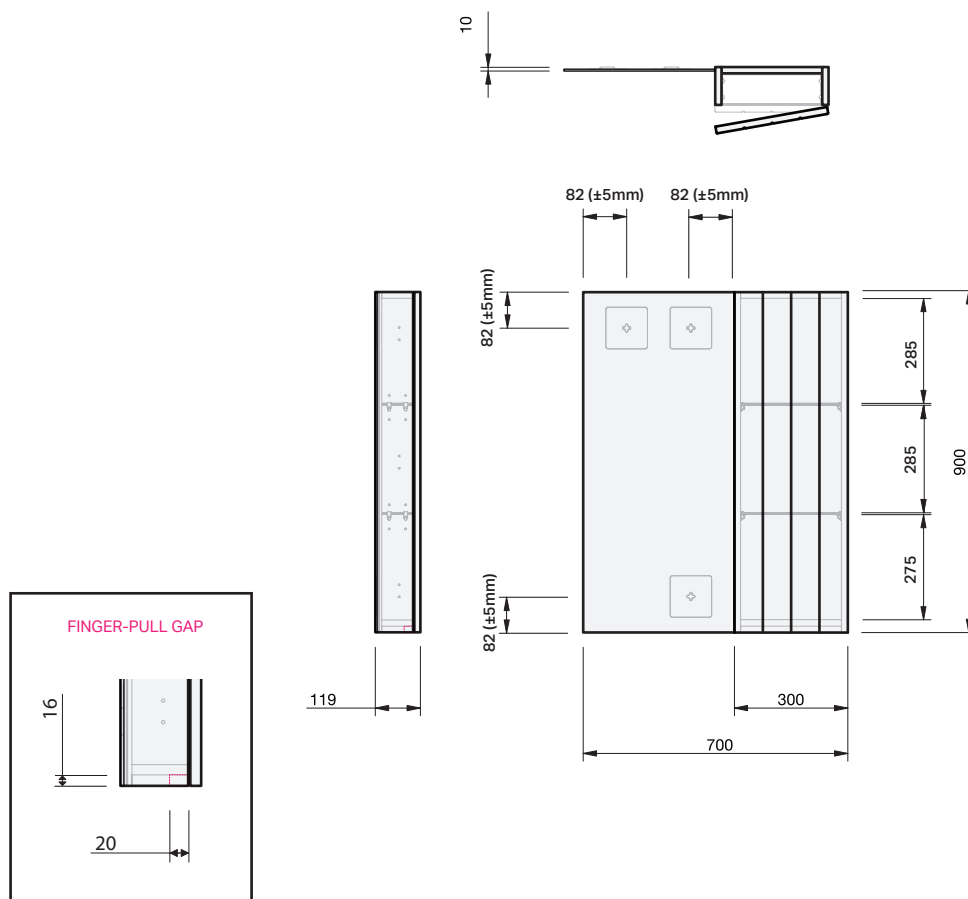

## MIRROR SPECIFICATION

### Product Features

Product Code	9157R
Product Description	Savoy Mirror - 700 Right
Drawer Configuration	1 Door
Notes	

INDICATES FINGER-PULL GAP -----

**IMPORTANT NOTE:** Throughout this guide, dimensions may vary by ± 2mm. Tolerance for bracket position is ± 5mm. Please read the installation manual for detailed information on installing the product. St. Michel pursues a policy of continuing improvement in design and manufacturing of its products. The right is therefore reserved to vary specifications without notice.