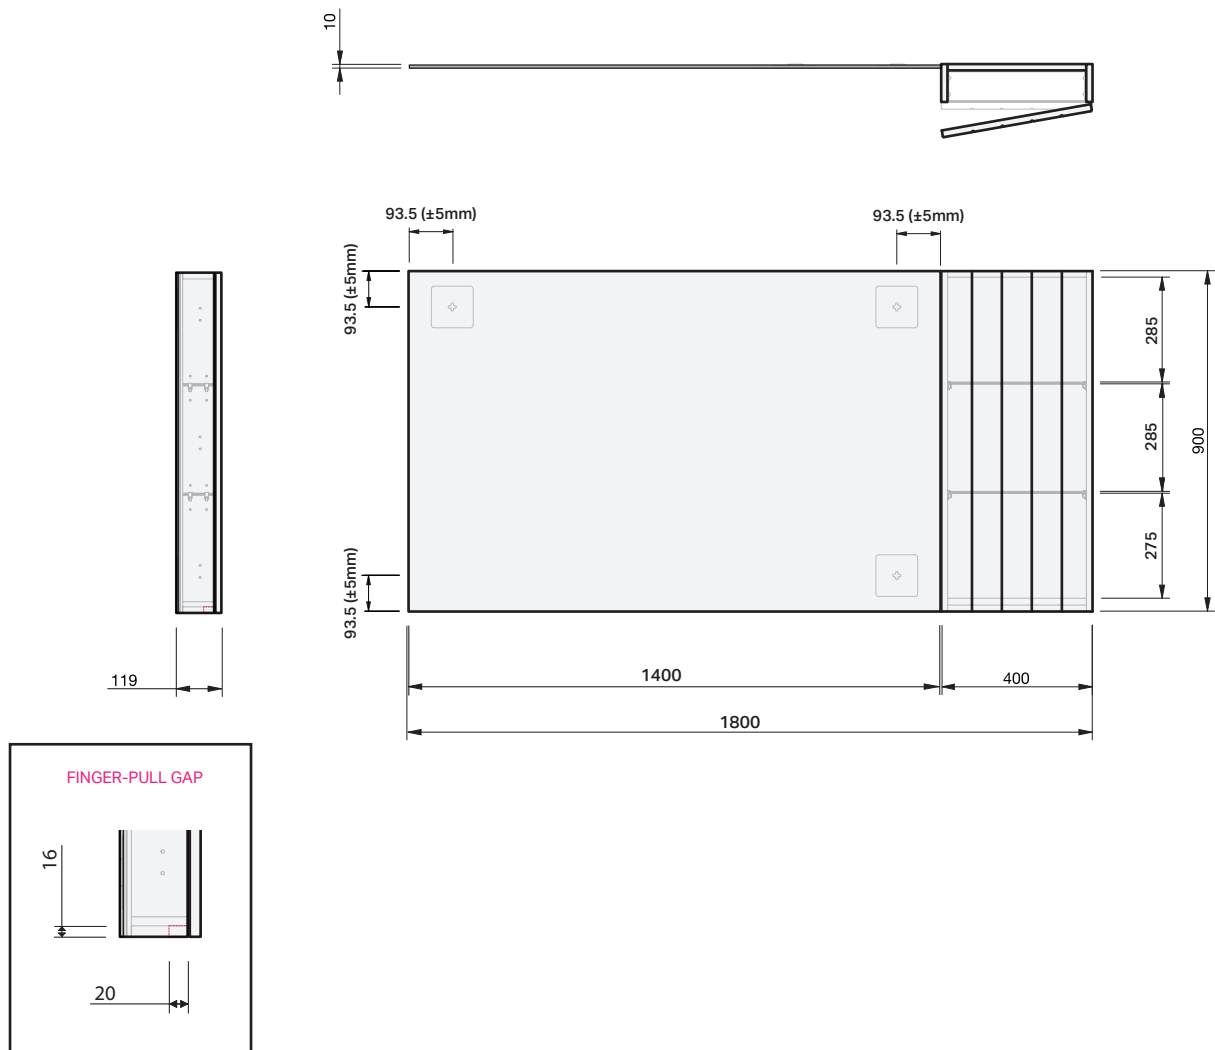

Savoy 1D 1800 Right

MIRROR SPECIFICATION

Product Features

Product Code	9164R
Product Description	Savoy Mirror -1800 Right
Drawer Configuration	1 Door
Notes	

INDICATES FINGER-PULL GAP -----

IMPORTANT NOTE: Throughout this guide, dimensions may vary by ± 2 mm. Tolerance for bracket position is ± 5 mm. Please read the installation manual for detailed information on installing the product. St. Michel pursues a policy of continuing improvement in design and manufacturing of its products. The right is therefore reserved to vary specifications without notice.