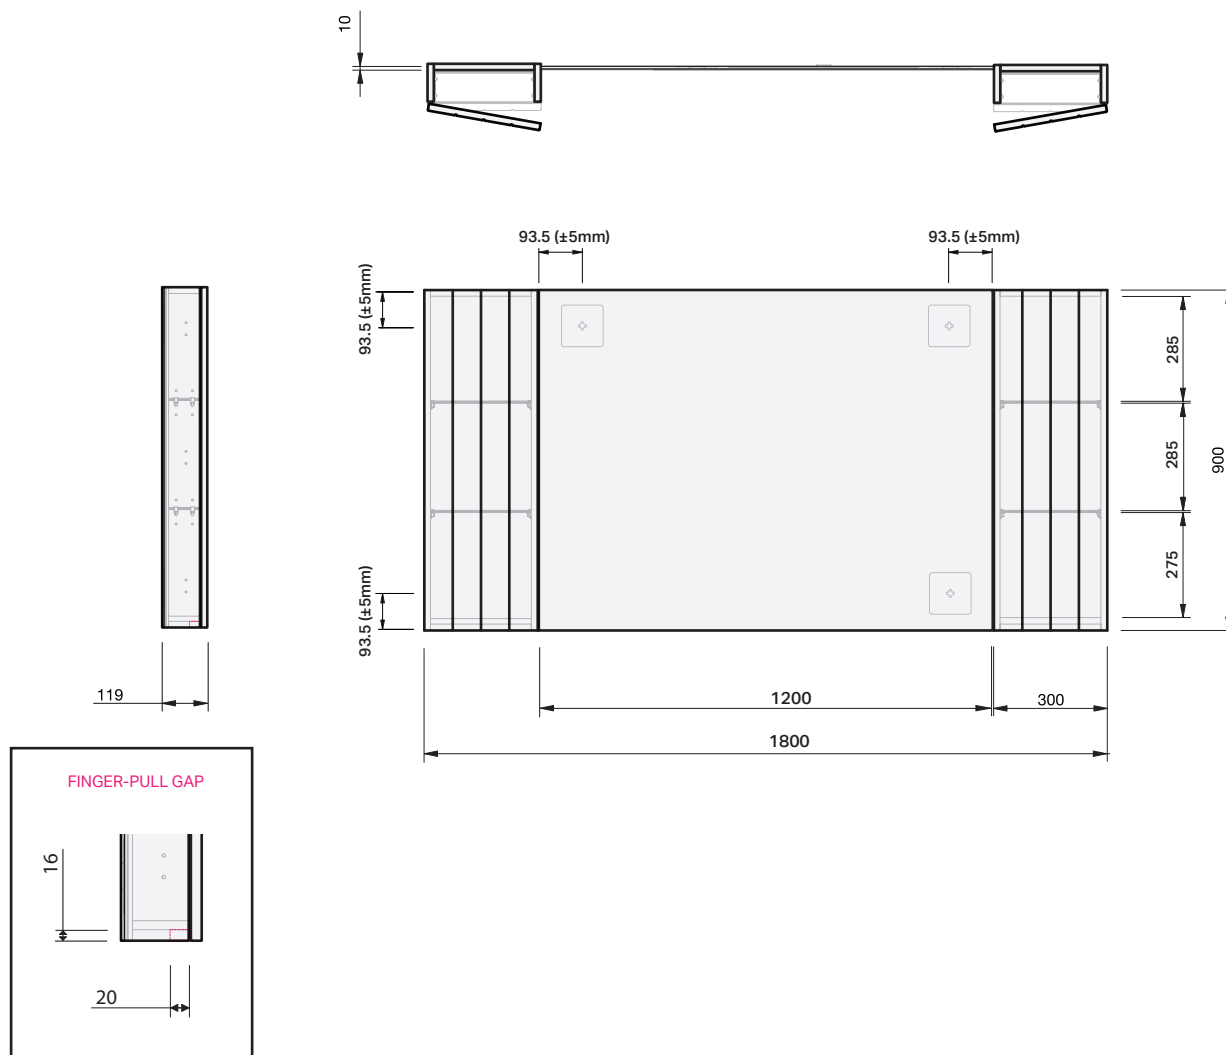

# Savoy 2D 1800

## MIRROR SPECIFICATION

### Product Features

Product Code	9163
Product Description	Savoy Mirror -1800
Drawer Configuration	2 Door
Notes	

INDICATES FINGER-PULL GAP -----

**IMPORTANT NOTE:** Throughout this guide, dimensions may vary by ± 2mm. Tolerance for bracket position is ± 5mm. Please read the installation manual for detailed information on installing the product. St. Michel pursues a policy of continuing improvement in design and manufacturing of its products. The right is therefore reserved to vary specifications without notice.