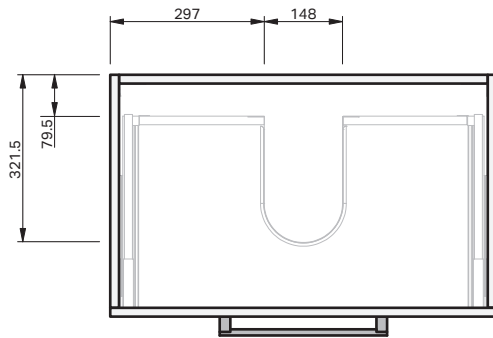

CABINET SPECIFICATION  
Riva Classic - 750 - Floor - 2 Drawer

Basin range (refer to applicable basin specification)

• Drawings depict cabinet only

IMPORTANT NOTE: Throughout this guide, dimensions may vary by  $\pm 2$ mm. Please read the installation manual for detailed information on installing the product. St. Michel pursues a policy of continuing improvement in design and manufacturing of its products. The right is therefore reserved to vary specifications without notice. For full installation instructions visit [stmichel.co.nz](http://stmichel.co.nz).