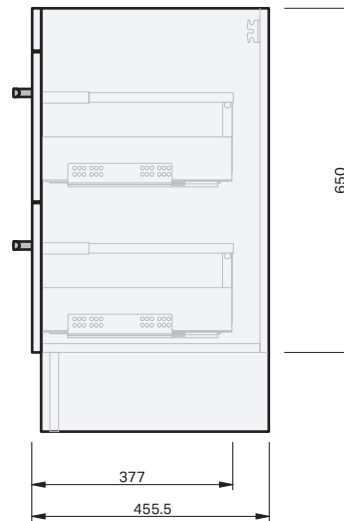

CABINET SPECIFICATION  
Riva Classic - 750 - Floor - 2 Drawer

Basin range (refer to applicable basin specification)

• Drawings depict cabinet only

IMPORTANT NOTE: Throughout this guide, dimensions may vary by  $\pm 2$ mm. Please read the installation manual for detailed information on installing the product. St. Michel pursues a policy of continuing improvement in design and manufacturing of its products. The right is therefore reserved to vary specifications without notice. For full installation instructions visit [stmichel.co.nz](http://stmichel.co.nz).