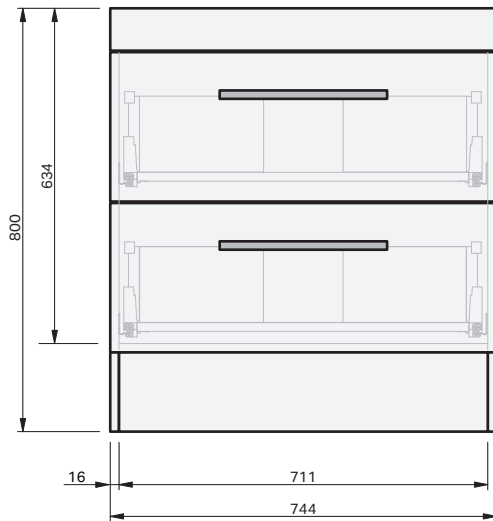

CABINET SPECIFICATION  
Riva Classic - 750 - Floor - 2 Drawer

Basin range (refer to applicable basin specification)

• Drawings depict cabinet only

IMPORTANT NOTE: Throughout this guide, dimensions may vary by  $\pm 2$ mm. Please read the installation manual for detailed information on installing the product. St. Michel pursues a policy of continuing improvement in design and manufacturing of its products. The right is therefore reserved to vary specifications without notice. For full installation instructions visit [stmichel.co.nz](http://stmichel.co.nz).