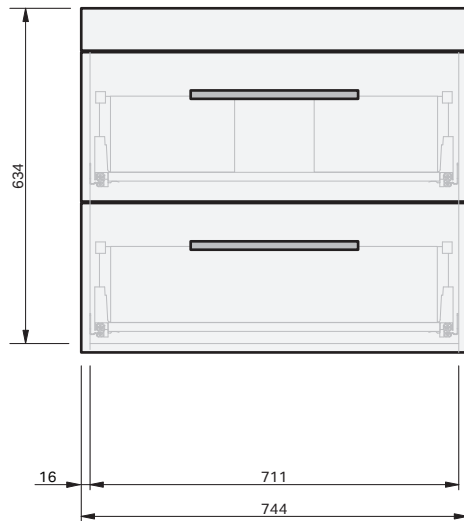

CABINET SPECIFICATION  
Riva Classic - 750 - Wall - 2 Drawer

Basin range (refer to applicable basin specification)

• Drawings depict cabinet only

IMPORTANT NOTE: Throughout this guide, dimensions may vary by  $\pm 2$ mm. Please read the installation manual for detailed information on installing the product. St. Michel pursues a policy of continuing improvement in design and manufacturing of its products. The right is therefore reserved to vary specifications without notice. For full installation instructions visit [stmichel.co.nz](http://stmichel.co.nz).