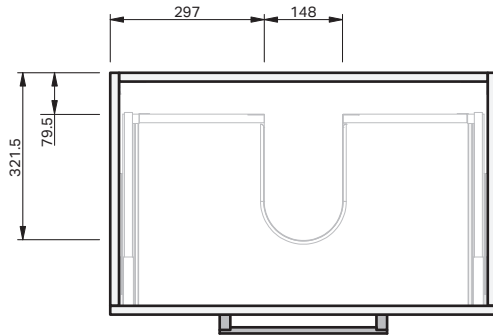

CABINET SPECIFICATION  
Riva Classic - 750 - Wall - 2 Drawer

Basin range (refer to applicable basin specification)

• Drawings depict cabinet only

IMPORTANT NOTE: Throughout this guide, dimensions may vary by  $\pm 2$ mm. Please read the installation manual for detailed information on installing the product. St. Michel pursues a policy of continuing improvement in design and manufacturing of its products. The right is therefore reserved to vary specifications without notice. For full installation instructions visit [stmichel.co.nz](http://stmichel.co.nz).