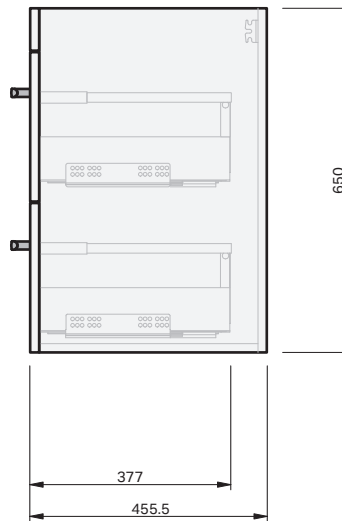

CABINET SPECIFICATION  
Riva Classic - 750 - Wall - 2 Drawer

Basin range (refer to applicable basin specification)

• Drawings depict cabinet only

IMPORTANT NOTE: Throughout this guide, dimensions may vary by  $\pm 2$ mm. Please read the installation manual for detailed information on installing the product. St. Michel pursues a policy of continuing improvement in design and manufacturing of its products. The right is therefore reserved to vary specifications without notice. For full installation instructions visit [stmichel.co.nz](http://stmichel.co.nz).