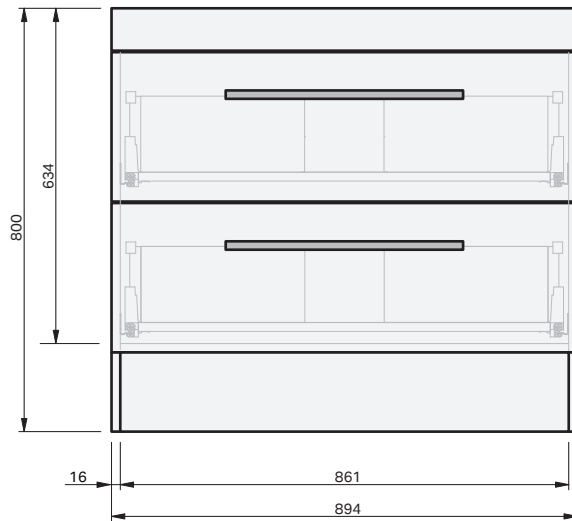

CABINET SPECIFICATION
Riva Classic - 900 - Floor - 2 Drawer

Basin range (refer to applicable basin specification)

• Drawings depict cabinet only

IMPORTANT NOTE: Throughout this guide, dimensions may vary by ± 2 mm. Please read the installation manual for detailed information on installing the product. St. Michel pursues a policy of continuing improvement in design and manufacturing of its products. The right is therefore reserved to vary specifications without notice. For full installation instructions visit stmichel.co.nz.