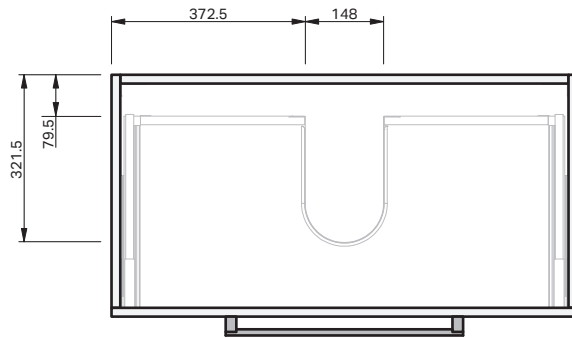

CABINET SPECIFICATION
Riva Classic - 900 - Floor - 2 Drawer

Basin range (refer to applicable basin specification)

• Drawings depict cabinet only

IMPORTANT NOTE: Throughout this guide, dimensions may vary by ± 2 mm. Please read the installation manual for detailed information on installing the product. St. Michel pursues a policy of continuing improvement in design and manufacturing of its products. The right is therefore reserved to vary specifications without notice. For full installation instructions visit stmichel.co.nz.