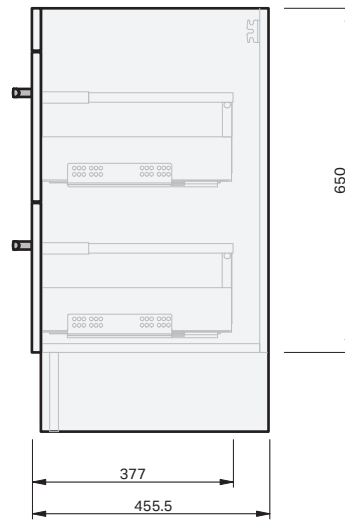

CABINET SPECIFICATION
Riva Classic - 900 - Floor - 2 Drawer

Basin range (refer to applicable basin specification)

• Drawings depict cabinet only

IMPORTANT NOTE: Throughout this guide, dimensions may vary by ± 2 mm. Please read the installation manual for detailed information on installing the product. St. Michel pursues a policy of continuing improvement in design and manufacturing of its products. The right is therefore reserved to vary specifications without notice. For full installation instructions visit stmichel.co.nz.