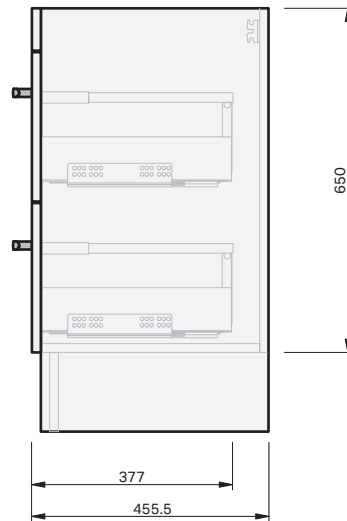

CABINET SPECIFICATION
Riva Classic - 900 - Floor - LH - 2 Drawer

Basin range (refer to applicable basin specification)

• Drawings depict cabinet only

IMPORTANT NOTE: Throughout this guide, dimensions may vary by ± 2 mm. Please read the installation manual for detailed information on installing the product. St. Michel pursues a policy of continuing improvement in design and manufacturing of its products. The right is therefore reserved to vary specifications without notice. For full installation instructions visit stmichel.co.nz.