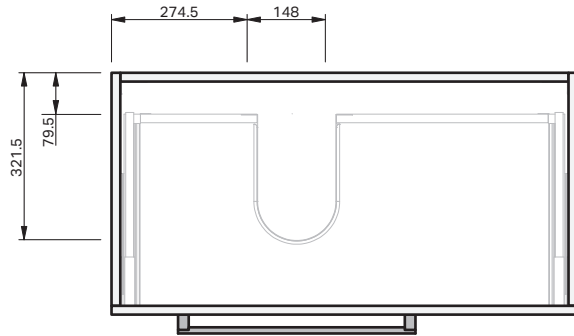

CABINET SPECIFICATION
Riva Classic - 900 - Floor - LH - 2 Drawer

Basin range (refer to applicable basin specification)

• Drawings depict cabinet only

IMPORTANT NOTE: Throughout this guide, dimensions may vary by ± 2 mm. Please read the installation manual for detailed information on installing the product. St. Michel pursues a policy of continuing improvement in design and manufacturing of its products. The right is therefore reserved to vary specifications without notice. For full installation instructions visit stmichel.co.nz.