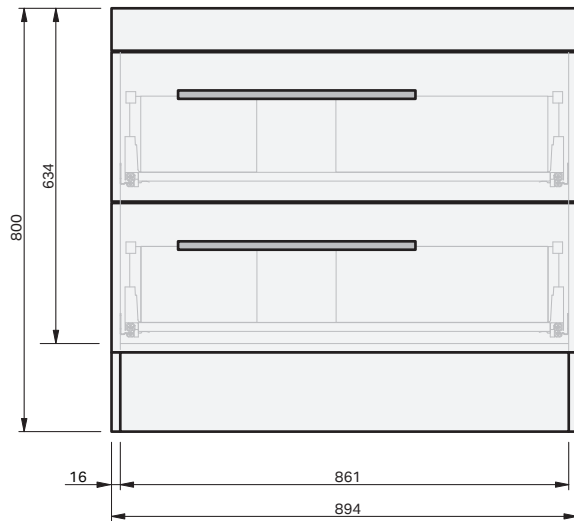

CABINET SPECIFICATION
Riva Classic - 900 - Floor - LH - 2 Drawer

Basin range (refer to applicable basin specification)

• Drawings depict cabinet only

IMPORTANT NOTE: Throughout this guide, dimensions may vary by ± 2 mm. Please read the installation manual for detailed information on installing the product. St. Michel pursues a policy of continuing improvement in design and manufacturing of its products. The right is therefore reserved to vary specifications without notice. For full installation instructions visit stmichel.co.nz.