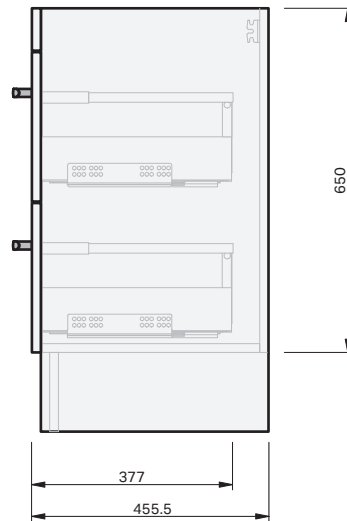

CABINET SPECIFICATION
Riva Classic - 900 - Floor - RH - 2 Drawer

Basin range (refer to applicable basin specification)

• Drawings depict cabinet only

IMPORTANT NOTE: Throughout this guide, dimensions may vary by ± 2 mm. Please read the installation manual for detailed information on installing the product. St. Michel pursues a policy of continuing improvement in design and manufacturing of its products. The right is therefore reserved to vary specifications without notice. For full installation instructions visit stmichel.co.nz.