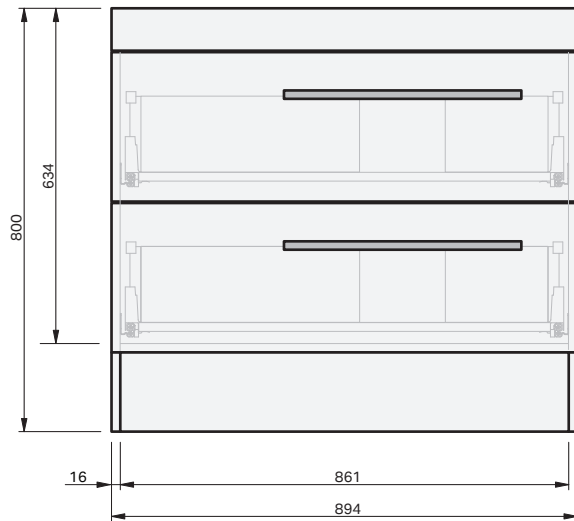

CABINET SPECIFICATION
Riva Classic - 900 - Floor - RH - 2 Drawer

Basin range (refer to applicable basin specification)

• Drawings depict cabinet only

IMPORTANT NOTE: Throughout this guide, dimensions may vary by ± 2 mm. Please read the installation manual for detailed information on installing the product. St. Michel pursues a policy of continuing improvement in design and manufacturing of its products. The right is therefore reserved to vary specifications without notice. For full installation instructions visit stmichel.co.nz.