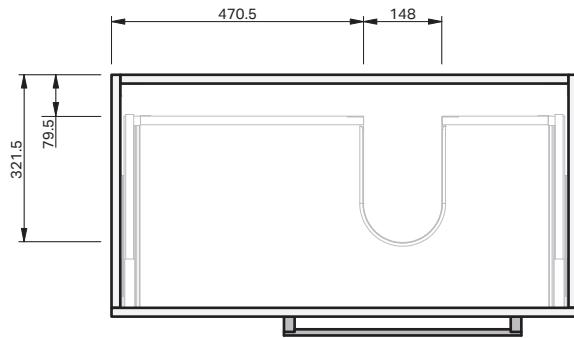

CABINET SPECIFICATION
Riva Classic - 900 - Floor - RH - 2 Drawer

Basin range (refer to applicable basin specification)

• Drawings depict cabinet only

IMPORTANT NOTE: Throughout this guide, dimensions may vary by ± 2 mm. Please read the installation manual for detailed information on installing the product. St. Michel pursues a policy of continuing improvement in design and manufacturing of its products. The right is therefore reserved to vary specifications without notice. For full installation instructions visit stmichel.co.nz.