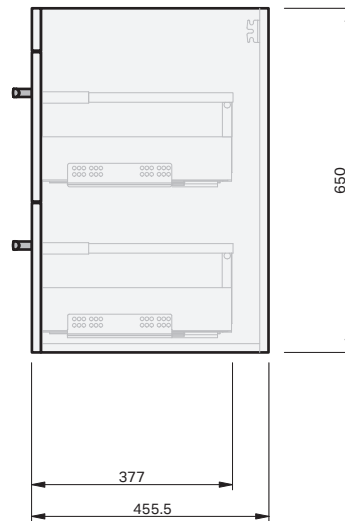

CABINET SPECIFICATION
Riva Classic - 900 - Wall - 2 Drawer

Basin range (refer to applicable basin specification)

• Drawings depict cabinet only

IMPORTANT NOTE: Throughout this guide, dimensions may vary by ± 2 mm. Please read the installation manual for detailed information on installing the product. St. Michel pursues a policy of continuing improvement in design and manufacturing of its products. The right is therefore reserved to vary specifications without notice. For full installation instructions visit stmichel.co.nz.