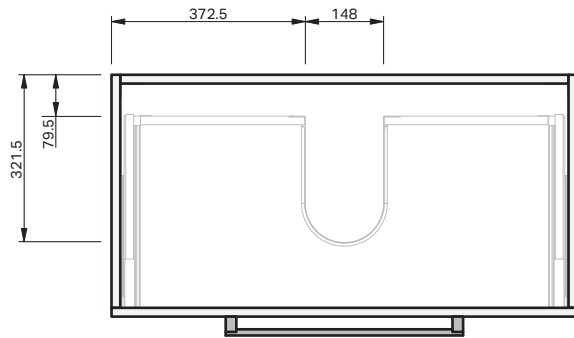

CABINET SPECIFICATION
Riva Classic - 900 - Wall - 2 Drawer

Basin range (refer to applicable basin specification)

• Drawings depict cabinet only

IMPORTANT NOTE: Throughout this guide, dimensions may vary by ± 2 mm. Please read the installation manual for detailed information on installing the product. St. Michel pursues a policy of continuing improvement in design and manufacturing of its products. The right is therefore reserved to vary specifications without notice. For full installation instructions visit stmichel.co.nz.