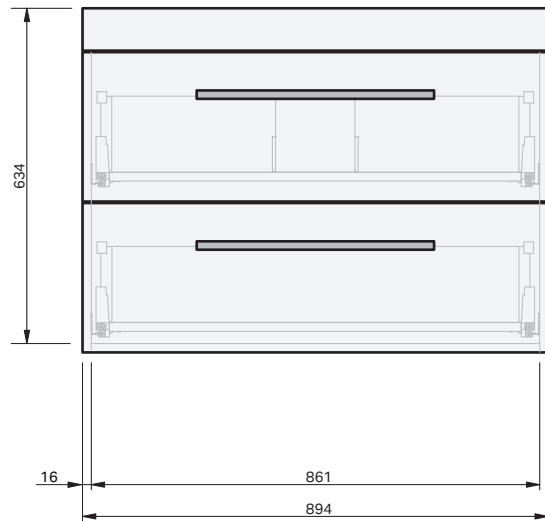

CABINET SPECIFICATION
Riva Classic - 900 - Wall - 2 Drawer

Basin range (refer to applicable basin specification)

• Drawings depict cabinet only

IMPORTANT NOTE: Throughout this guide, dimensions may vary by ± 2 mm. Please read the installation manual for detailed information on installing the product. St. Michel pursues a policy of continuing improvement in design and manufacturing of its products. The right is therefore reserved to vary specifications without notice. For full installation instructions visit stmichel.co.nz.