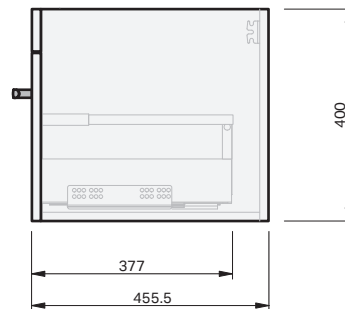

CABINET SPECIFICATION
Riva Classic - 900 - Wall - LH - 1 Drawer

Basin range (refer to applicable basin specification)

• Drawings depict cabinet only

IMPORTANT NOTE: Throughout this guide, dimensions may vary by ± 2 mm. Please read the installation manual for detailed information on installing the product. St. Michel pursues a policy of continuing improvement in design and manufacturing of its products. The right is therefore reserved to vary specifications without notice. For full installation instructions visit stmichel.co.nz.