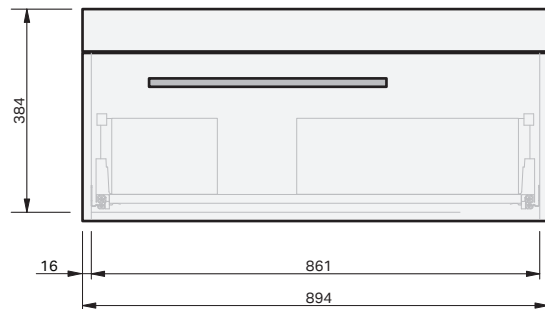

CABINET SPECIFICATION
Riva Classic - 900 - Wall - LH - 1 Drawer

Basin range (refer to applicable basin specification)

• Drawings depict cabinet only

IMPORTANT NOTE: Throughout this guide, dimensions may vary by ± 2 mm. Please read the installation manual for detailed information on installing the product. St. Michel pursues a policy of continuing improvement in design and manufacturing of its products. The right is therefore reserved to vary specifications without notice. For full installation instructions visit stmichel.co.nz.