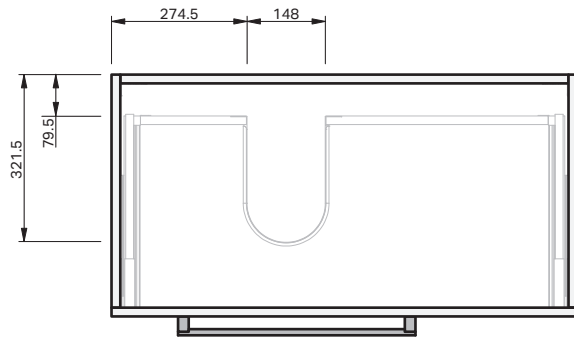

CABINET SPECIFICATION
Riva Classic - 900 - Wall - LH - 1 Drawer

Basin range (refer to applicable basin specification)

• Drawings depict cabinet only

IMPORTANT NOTE: Throughout this guide, dimensions may vary by ± 2 mm. Please read the installation manual for detailed information on installing the product. St. Michel pursues a policy of continuing improvement in design and manufacturing of its products. The right is therefore reserved to vary specifications without notice. For full installation instructions visit stmichel.co.nz.