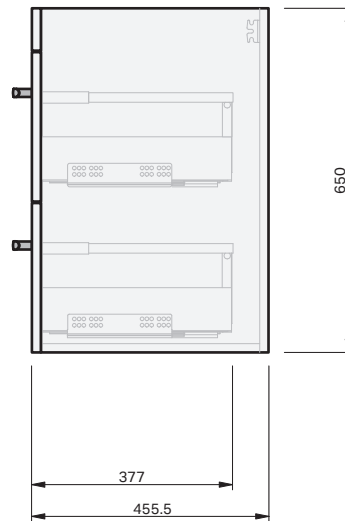

CABINET SPECIFICATION
Riva Classic - 900 - Wall - LH - 2 Drawer

Basin range (refer to applicable basin specification)

• Drawings depict cabinet only

IMPORTANT NOTE: Throughout this guide, dimensions may vary by ± 2 mm. Please read the installation manual for detailed information on installing the product. St. Michel pursues a policy of continuing improvement in design and manufacturing of its products. The right is therefore reserved to vary specifications without notice. For full installation instructions visit stmichel.co.nz.