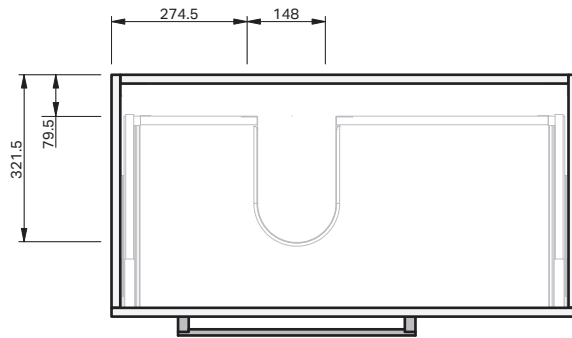

CABINET SPECIFICATION
Riva Classic - 900 - Wall - LH - 2 Drawer

Basin range (refer to applicable basin specification)

• Drawings depict cabinet only

IMPORTANT NOTE: Throughout this guide, dimensions may vary by ± 2 mm. Please read the installation manual for detailed information on installing the product. St. Michel pursues a policy of continuing improvement in design and manufacturing of its products. The right is therefore reserved to vary specifications without notice. For full installation instructions visit stmichel.co.nz.