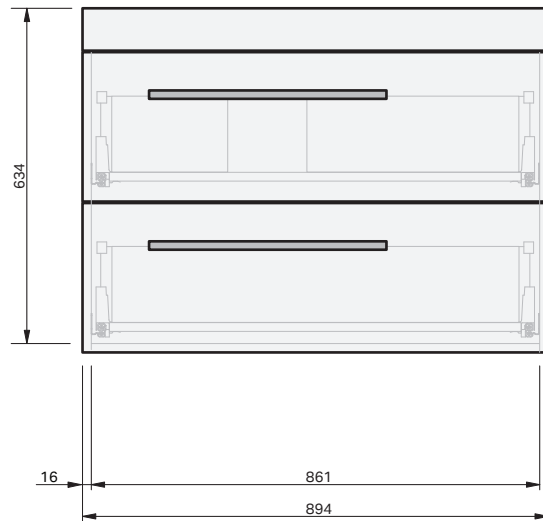

CABINET SPECIFICATION
Riva Classic - 900 - Wall - LH - 2 Drawer

Basin range (refer to applicable basin specification)

• Drawings depict cabinet only

IMPORTANT NOTE: Throughout this guide, dimensions may vary by ± 2 mm. Please read the installation manual for detailed information on installing the product. St. Michel pursues a policy of continuing improvement in design and manufacturing of its products. The right is therefore reserved to vary specifications without notice. For full installation instructions visit stmichel.co.nz.