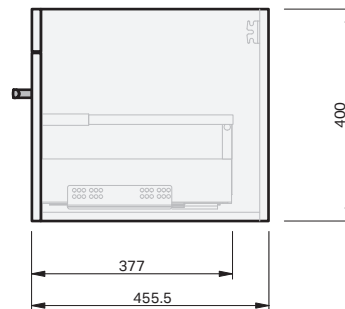

CABINET SPECIFICATION  
Riva Classic - 900 - Wall - RH - 1 Drawer

Basin range (refer to applicable basin specification)

• Drawings depict cabinet only

IMPORTANT NOTE: Throughout this guide, dimensions may vary by  $\pm 2$ mm. Please read the installation manual for detailed information on installing the product. St. Michel pursues a policy of continuing improvement in design and manufacturing of its products. The right is therefore reserved to vary specifications without notice. For full installation instructions visit [stmichel.co.nz](http://stmichel.co.nz).