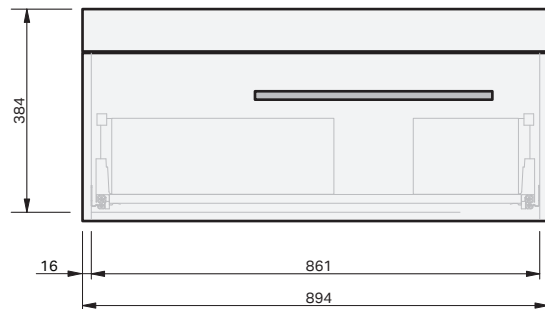

CABINET SPECIFICATION  
Riva Classic - 900 - Wall - RH - 1 Drawer

Basin range (refer to applicable basin specification)

• Drawings depict cabinet only

IMPORTANT NOTE: Throughout this guide, dimensions may vary by  $\pm 2$ mm. Please read the installation manual for detailed information on installing the product. St. Michel pursues a policy of continuing improvement in design and manufacturing of its products. The right is therefore reserved to vary specifications without notice. For full installation instructions visit [stmichel.co.nz](http://stmichel.co.nz).