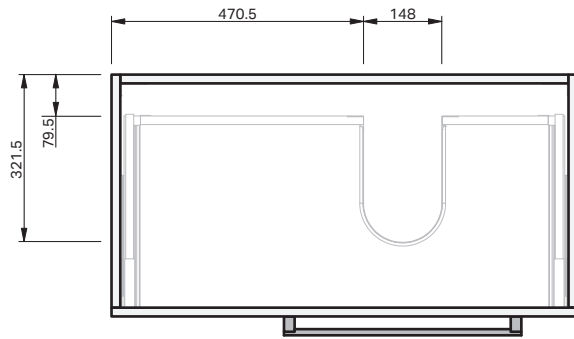

CABINET SPECIFICATION  
Riva Classic - 900 - Wall - RH - 1 Drawer

Basin range (refer to applicable basin specification)

• Drawings depict cabinet only

IMPORTANT NOTE: Throughout this guide, dimensions may vary by  $\pm 2$ mm. Please read the installation manual for detailed information on installing the product. St. Michel pursues a policy of continuing improvement in design and manufacturing of its products. The right is therefore reserved to vary specifications without notice. For full installation instructions visit [stmichel.co.nz](http://stmichel.co.nz).