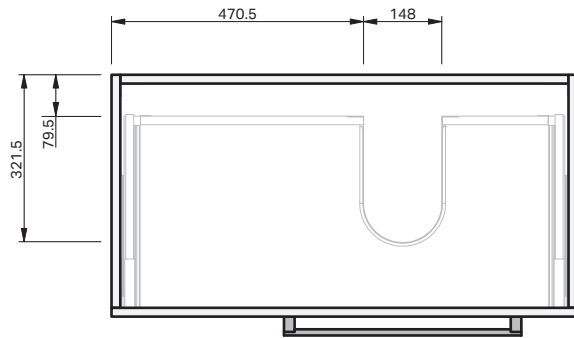

CABINET SPECIFICATION
Riva Classic - 900 - Wall - RH - 2 Drawer

Basin range (refer to applicable basin specification)

• Drawings depict cabinet only

IMPORTANT NOTE: Throughout this guide, dimensions may vary by ± 2 mm. Please read the installation manual for detailed information on installing the product. St. Michel pursues a policy of continuing improvement in design and manufacturing of its products. The right is therefore reserved to vary specifications without notice. For full installation instructions visit stmichel.co.nz.