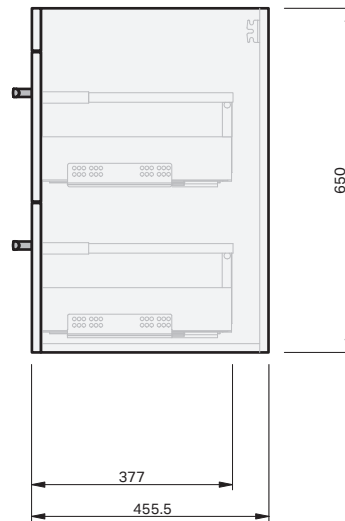

CABINET SPECIFICATION
Riva Classic - 900 - Wall - RH - 2 Drawer

Basin range (refer to applicable basin specification)

• Drawings depict cabinet only

IMPORTANT NOTE: Throughout this guide, dimensions may vary by ± 2 mm. Please read the installation manual for detailed information on installing the product. St. Michel pursues a policy of continuing improvement in design and manufacturing of its products. The right is therefore reserved to vary specifications without notice. For full installation instructions visit stmichel.co.nz.