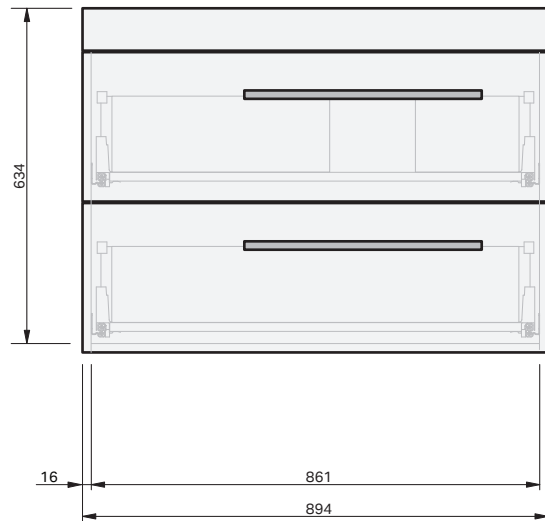

CABINET SPECIFICATION
Riva Classic - 900 - Wall - RH - 2 Drawer

Basin range (refer to applicable basin specification)

• Drawings depict cabinet only

IMPORTANT NOTE: Throughout this guide, dimensions may vary by ± 2 mm. Please read the installation manual for detailed information on installing the product. St. Michel pursues a policy of continuing improvement in design and manufacturing of its products. The right is therefore reserved to vary specifications without notice. For full installation instructions visit stmichel.co.nz.