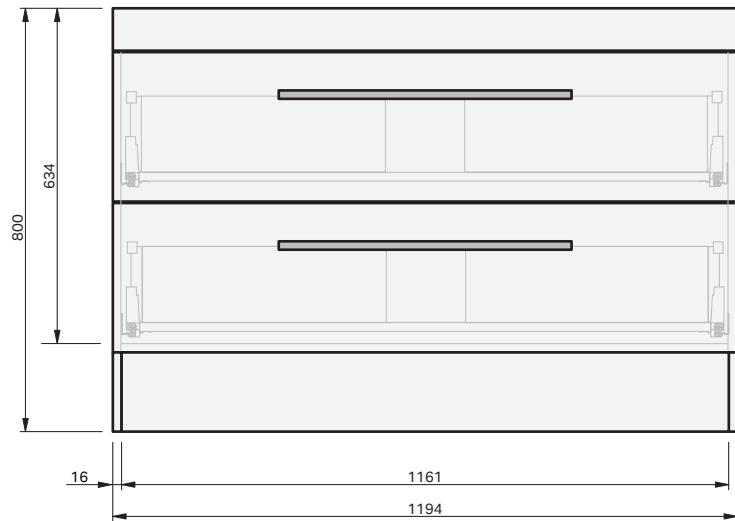

CABINET SPECIFICATION
Riva Classic - 1200 - Floor - 2 Drawer

Basin range (refer to applicable basin specification)

• Drawings depict cabinet only

IMPORTANT NOTE: Throughout this guide, dimensions may vary by ± 2 mm. Please read the installation manual for detailed information on installing the product. St. Michel pursues a policy of continuing improvement in design and manufacturing of its products. The right is therefore reserved to vary specifications without notice. For full installation instructions visit stmichel.co.nz.