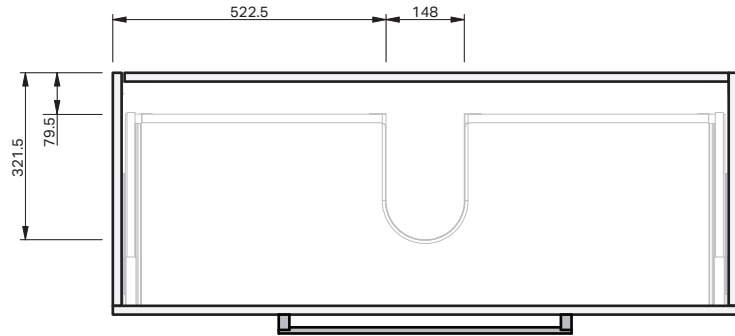

CABINET SPECIFICATION
Riva Classic - 1200 - Floor - 2 Drawer

Basin range (refer to applicable basin specification)

• Drawings depict cabinet only

IMPORTANT NOTE: Throughout this guide, dimensions may vary by ± 2 mm. Please read the installation manual for detailed information on installing the product. St. Michel pursues a policy of continuing improvement in design and manufacturing of its products. The right is therefore reserved to vary specifications without notice. For full installation instructions visit stmichel.co.nz.