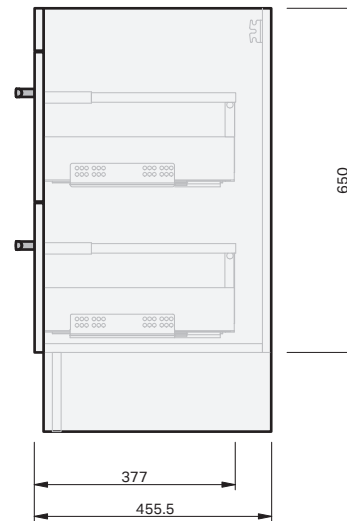

CABINET SPECIFICATION
Riva Classic - 1200 - Floor - 2 Drawer

Basin range (refer to applicable basin specification)

• Drawings depict cabinet only

IMPORTANT NOTE: Throughout this guide, dimensions may vary by ± 2 mm. Please read the installation manual for detailed information on installing the product. St. Michel pursues a policy of continuing improvement in design and manufacturing of its products. The right is therefore reserved to vary specifications without notice. For full installation instructions visit stmichel.co.nz.