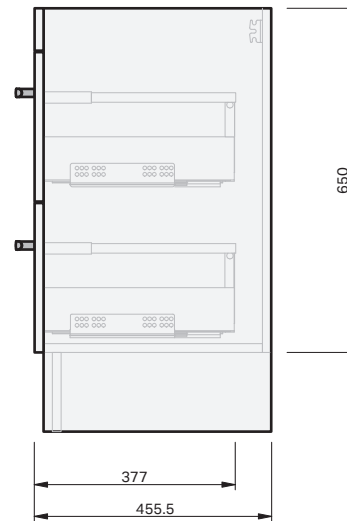

CABINET SPECIFICATION

Riva Classic - 1200 - Floor - DB - 2 Drawer

Basin range (refer to applicable basin specification)

• Drawings depict cabinet only

IMPORTANT NOTE: Throughout this guide, dimensions may vary by ± 2 mm. Please read the installation manual for detailed information on installing the product. St. Michel pursues a policy of continuing improvement in design and manufacturing of its products. The right is therefore reserved to vary specifications without notice. For full installation instructions visit stmichel.co.nz.