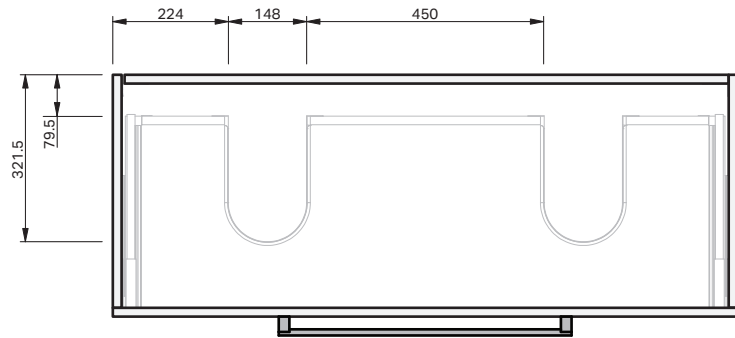

CABINET SPECIFICATION

Riva Classic - 1200 - Floor - DB - 2 Drawer

Basin range (refer to applicable basin specification)

• Drawings depict cabinet only

IMPORTANT NOTE: Throughout this guide, dimensions may vary by ± 2 mm. Please read the installation manual for detailed information on installing the product. St. Michel pursues a policy of continuing improvement in design and manufacturing of its products. The right is therefore reserved to vary specifications without notice. For full installation instructions visit stmichel.co.nz.