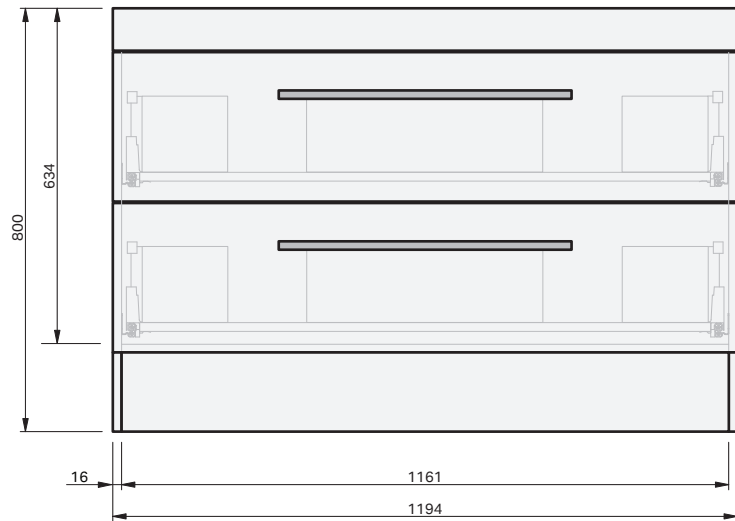

CABINET SPECIFICATION

Riva Classic - 1200 - Floor - DB - 2 Drawer

Basin range (refer to applicable basin specification)

• Drawings depict cabinet only

IMPORTANT NOTE: Throughout this guide, dimensions may vary by ± 2 mm. Please read the installation manual for detailed information on installing the product. St. Michel pursues a policy of continuing improvement in design and manufacturing of its products. The right is therefore reserved to vary specifications without notice. For full installation instructions visit stmichel.co.nz.