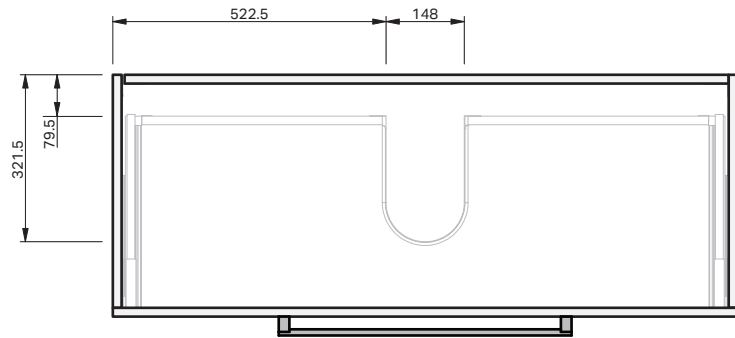

CABINET SPECIFICATION
Riva Classic - 1200 - Wall - 2 Drawer

Basin range (refer to applicable basin specification)

• Drawings depict cabinet only

IMPORTANT NOTE: Throughout this guide, dimensions may vary by ± 2 mm. Please read the installation manual for detailed information on installing the product. St. Michel pursues a policy of continuing improvement in design and manufacturing of its products. The right is therefore reserved to vary specifications without notice. For full installation instructions visit stmichel.co.nz.