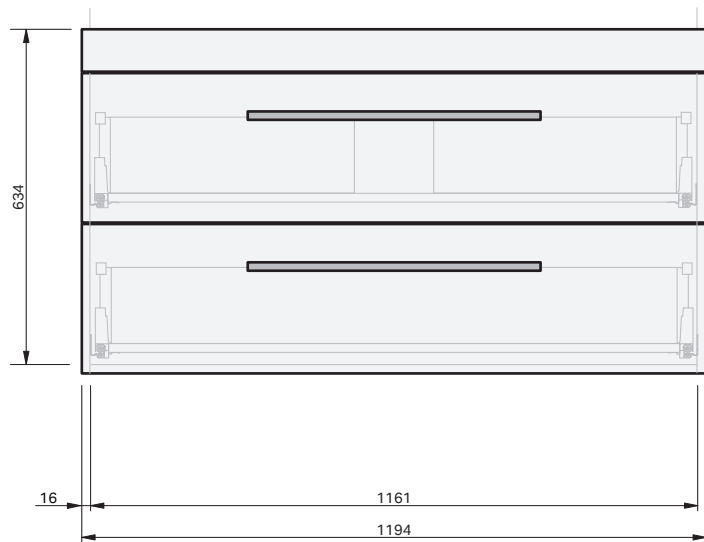

CABINET SPECIFICATION
Riva Classic - 1200 - Wall - 2 Drawer

Basin range (refer to applicable basin specification)

• Drawings depict cabinet only

IMPORTANT NOTE: Throughout this guide, dimensions may vary by ± 2 mm. Please read the installation manual for detailed information on installing the product. St. Michel pursues a policy of continuing improvement in design and manufacturing of its products. The right is therefore reserved to vary specifications without notice. For full installation instructions visit stmichel.co.nz.