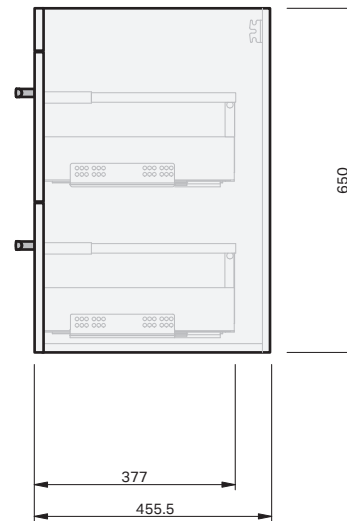

CABINET SPECIFICATION
Riva Classic - 1200 - Wall - 2 Drawer

Basin range (refer to applicable basin specification)

• Drawings depict cabinet only

IMPORTANT NOTE: Throughout this guide, dimensions may vary by ± 2 mm. Please read the installation manual for detailed information on installing the product. St. Michel pursues a policy of continuing improvement in design and manufacturing of its products. The right is therefore reserved to vary specifications without notice. For full installation instructions visit stmichel.co.nz.