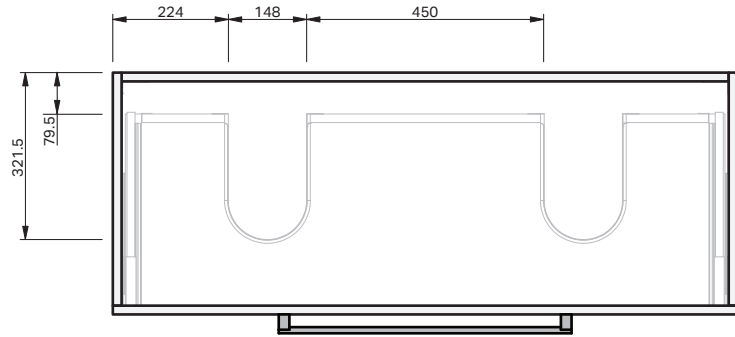

CABINET SPECIFICATION
Riva Classic - 1200 - Wall - DB - 1 Drawer

Basin range (refer to applicable basin specification)

• Drawings depict cabinet only

IMPORTANT NOTE: Throughout this guide, dimensions may vary by ± 2 mm. Please read the installation manual for detailed information on installing the product. St. Michel pursues a policy of continuing improvement in design and manufacturing of its products. The right is therefore reserved to vary specifications without notice. For full installation instructions visit stmichel.co.nz.