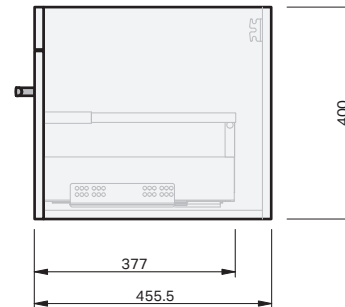

CABINET SPECIFICATION
Riva Classic - 1200 - Wall - DB - 1 Drawer

Basin range (refer to applicable basin specification)

• Drawings depict cabinet only

IMPORTANT NOTE: Throughout this guide, dimensions may vary by ± 2 mm. Please read the installation manual for detailed information on installing the product. St. Michel pursues a policy of continuing improvement in design and manufacturing of its products. The right is therefore reserved to vary specifications without notice. For full installation instructions visit stmichel.co.nz.