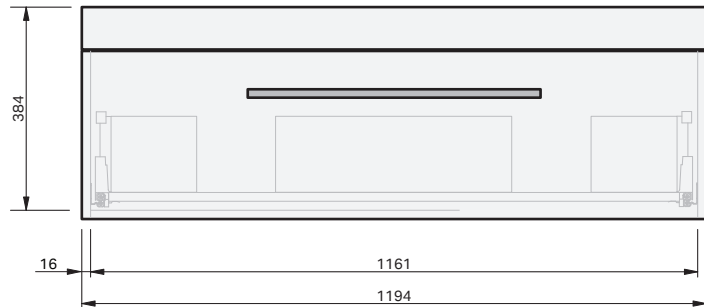

CABINET SPECIFICATION
Riva Classic - 1200 - Wall - DB - 1 Drawer

Basin range (refer to applicable basin specification)

• Drawings depict cabinet only

IMPORTANT NOTE: Throughout this guide, dimensions may vary by ± 2 mm. Please read the installation manual for detailed information on installing the product. St. Michel pursues a policy of continuing improvement in design and manufacturing of its products. The right is therefore reserved to vary specifications without notice. For full installation instructions visit stmichel.co.nz.