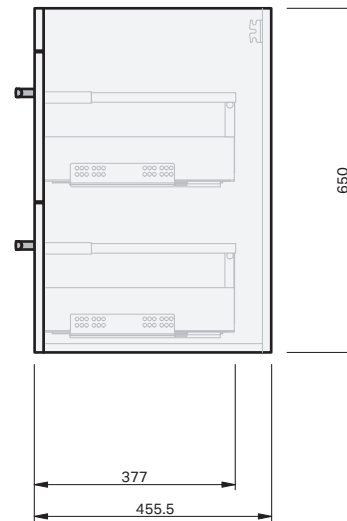

CABINET SPECIFICATION
Riva Classic - 1200 - Wall - DB - 2 Drawer

Basin range (refer to applicable basin specification)

• Drawings depict cabinet only

IMPORTANT NOTE: Throughout this guide, dimensions may vary by ± 2 mm. Please read the installation manual for detailed information on installing the product. St. Michel pursues a policy of continuing improvement in design and manufacturing of its products. The right is therefore reserved to vary specifications without notice. For full installation instructions visit stmichel.co.nz.