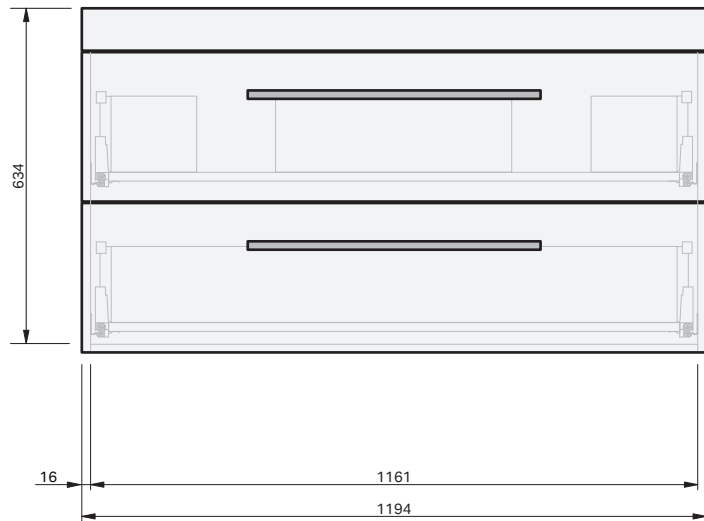

CABINET SPECIFICATION
Riva Classic - 1200 - Wall - DB - 2 Drawer

Basin range (refer to applicable basin specification)

• Drawings depict cabinet only

IMPORTANT NOTE: Throughout this guide, dimensions may vary by ± 2 mm. Please read the installation manual for detailed information on installing the product. St. Michel pursues a policy of continuing improvement in design and manufacturing of its products. The right is therefore reserved to vary specifications without notice. For full installation instructions visit stmichel.co.nz.