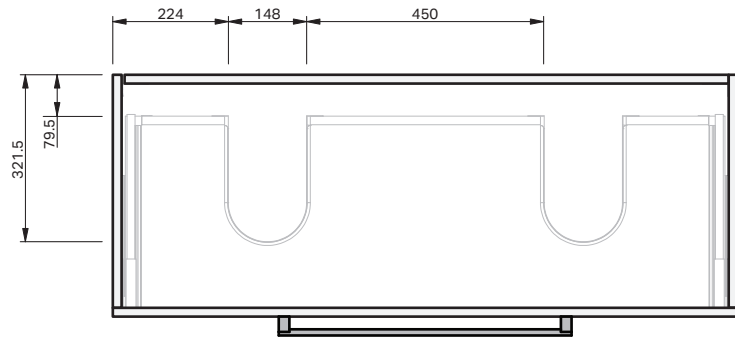

CABINET SPECIFICATION
Riva Classic - 1200 - Wall - DB - 2 Drawer

Basin range (refer to applicable basin specification)

• Drawings depict cabinet only

IMPORTANT NOTE: Throughout this guide, dimensions may vary by ± 2 mm. Please read the installation manual for detailed information on installing the product. St. Michel pursues a policy of continuing improvement in design and manufacturing of its products. The right is therefore reserved to vary specifications without notice. For full installation instructions visit stmichel.co.nz.