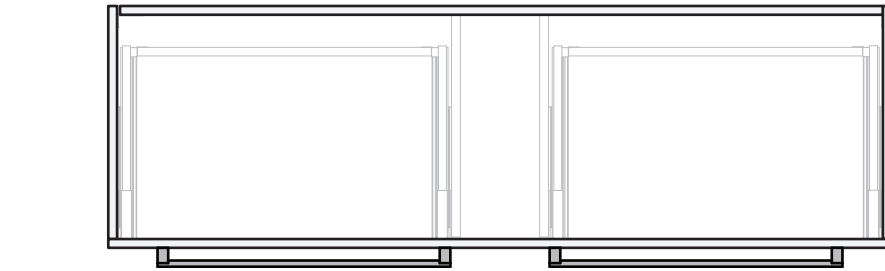

CABINET SPECIFICATION
Riva Classic - 1500 - Floor - 4 Drawer

Basin range (refer to applicable basin specification)

• Drawings depict cabinet only

IMPORTANT NOTE: Throughout this guide, dimensions may vary by ± 2 mm. Please read the installation manual for detailed information on installing the product. St. Michel pursues a policy of continuing improvement in design and manufacturing of its products. The right is therefore reserved to vary specifications without notice. For full installation instructions visit stmichel.co.nz.