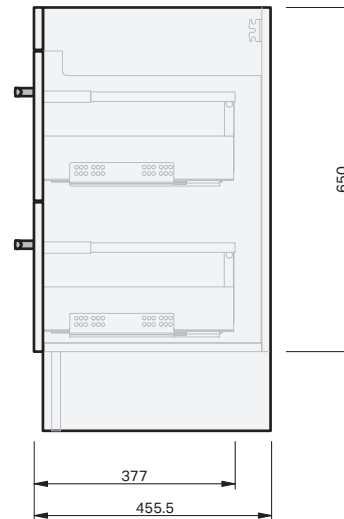

CABINET SPECIFICATION
Riva Classic - 1500 - Floor - 4 Drawer

Basin range (refer to applicable basin specification)

• Drawings depict cabinet only

IMPORTANT NOTE: Throughout this guide, dimensions may vary by ± 2 mm. Please read the installation manual for detailed information on installing the product. St. Michel pursues a policy of continuing improvement in design and manufacturing of its products. The right is therefore reserved to vary specifications without notice. For full installation instructions visit stmichel.co.nz.