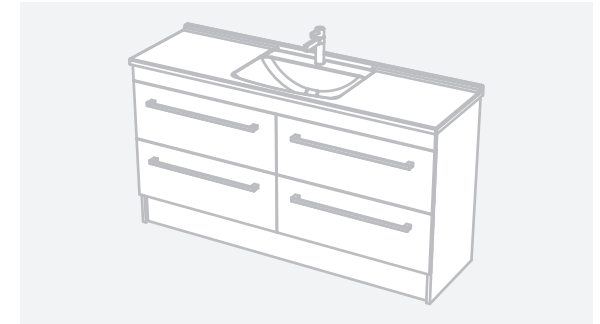

CABINET SPECIFICATION
Riva Classic - 1500 - Floor - 4 Drawer

Basin range (refer to applicable basin specification)

• Drawings depict cabinet only

IMPORTANT NOTE: Throughout this guide, dimensions may vary by ± 2 mm. Please read the installation manual for detailed information on installing the product. St. Michel pursues a policy of continuing improvement in design and manufacturing of its products. The right is therefore reserved to vary specifications without notice. For full installation instructions visit stmichel.co.nz.