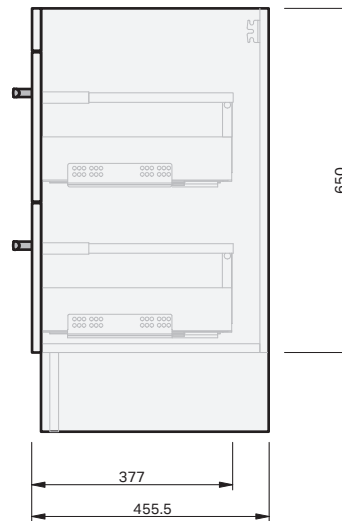

CABINET SPECIFICATION

Riva Classic - 1500 - Floor - DB - 4 Drawer

Basin range (refer to applicable basin specification)

• Drawings depict cabinet only

IMPORTANT NOTE: Throughout this guide, dimensions may vary by ± 2 mm. Please read the installation manual for detailed information on installing the product. St. Michel pursues a policy of continuing improvement in design and manufacturing of its products. The right is therefore reserved to vary specifications without notice. For full installation instructions visit stmichel.co.nz.