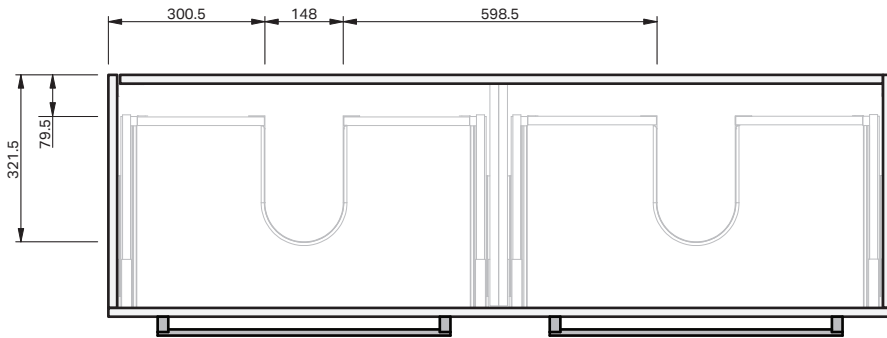

CABINET SPECIFICATION

Riva Classic - 1500 - Floor - DB - 4 Drawer

Basin range (refer to applicable basin specification)

• Drawings depict cabinet only

IMPORTANT NOTE: Throughout this guide, dimensions may vary by ± 2 mm. Please read the installation manual for detailed information on installing the product. St. Michel pursues a policy of continuing improvement in design and manufacturing of its products. The right is therefore reserved to vary specifications without notice. For full installation instructions visit stmichel.co.nz.