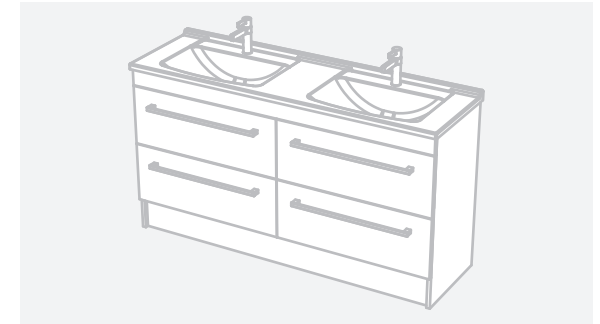

CABINET SPECIFICATION

Riva Classic - 1500 - Floor - DB - 4 Drawer

Basin range (refer to applicable basin specification)

• Drawings depict cabinet only

IMPORTANT NOTE: Throughout this guide, dimensions may vary by ± 2 mm. Please read the installation manual for detailed information on installing the product. St. Michel pursues a policy of continuing improvement in design and manufacturing of its products. The right is therefore reserved to vary specifications without notice. For full installation instructions visit stmichel.co.nz.