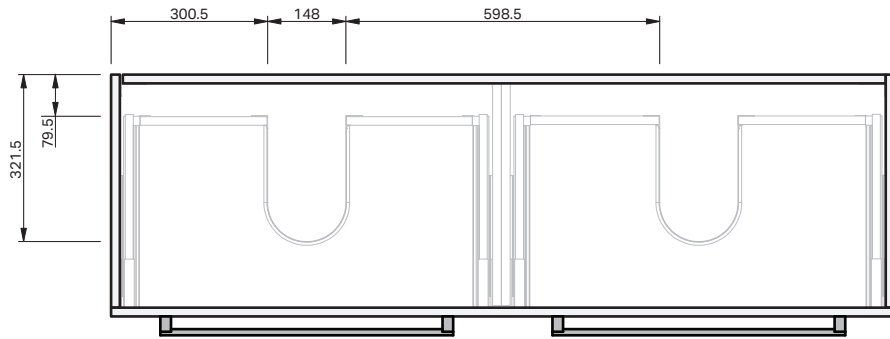

CABINET SPECIFICATION
Riva Classic - 1500 - Wall - DB - 2 Drawer

Basin range (refer to applicable basin specification)

• Drawings depict cabinet only

IMPORTANT NOTE: Throughout this guide, dimensions may vary by ± 2 mm. Please read the installation manual for detailed information on installing the product. St. Michel pursues a policy of continuing improvement in design and manufacturing of its products. The right is therefore reserved to vary specifications without notice. For full installation instructions visit stmichel.co.nz.