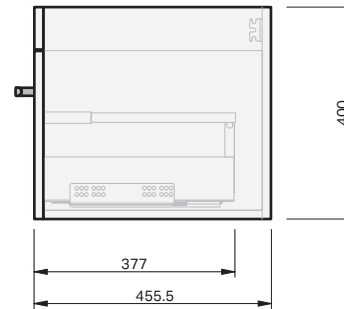

CABINET SPECIFICATION
Riva Classic - 1500 - Wall - DB - 2 Drawer

Basin range (refer to applicable basin specification)

• Drawings depict cabinet only

IMPORTANT NOTE: Throughout this guide, dimensions may vary by ± 2 mm. Please read the installation manual for detailed information on installing the product. St. Michel pursues a policy of continuing improvement in design and manufacturing of its products. The right is therefore reserved to vary specifications without notice. For full installation instructions visit stmichel.co.nz.