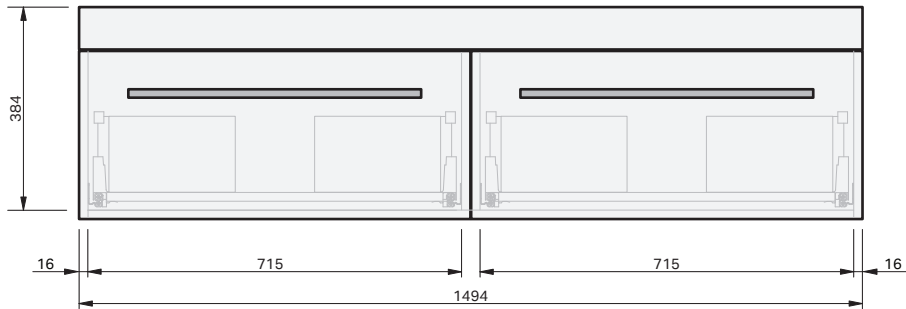

CABINET SPECIFICATION
Riva Classic - 1500 - Wall - DB - 2 Drawer

Basin range (refer to applicable basin specification)

• Drawings depict cabinet only

IMPORTANT NOTE: Throughout this guide, dimensions may vary by ± 2 mm. Please read the installation manual for detailed information on installing the product. St. Michel pursues a policy of continuing improvement in design and manufacturing of its products. The right is therefore reserved to vary specifications without notice. For full installation instructions visit stmichel.co.nz.