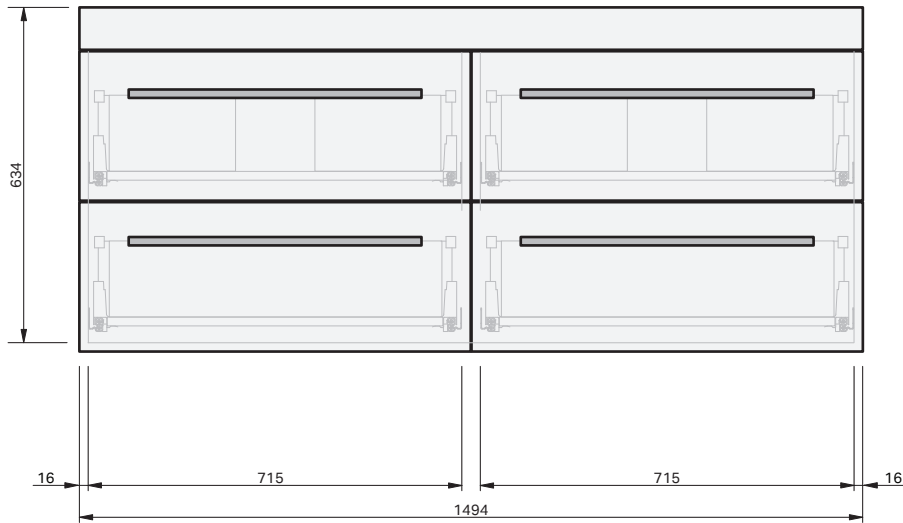

CABINET SPECIFICATION
Riva Classic - 1500 - Wall - DB - 4 Drawer

Basin range (refer to applicable basin specification)

• Drawings depict cabinet only

IMPORTANT NOTE: Throughout this guide, dimensions may vary by ± 2 mm. Please read the installation manual for detailed information on installing the product. St. Michel pursues a policy of continuing improvement in design and manufacturing of its products. The right is therefore reserved to vary specifications without notice. For full installation instructions visit stmichel.co.nz.