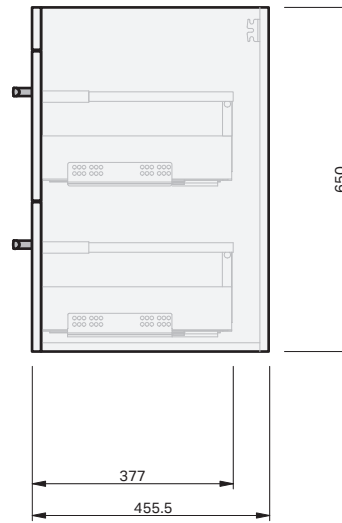

CABINET SPECIFICATION
Riva Classic - 1500 - Wall - DB - 4 Drawer

Basin range (refer to applicable basin specification)

• Drawings depict cabinet only

IMPORTANT NOTE: Throughout this guide, dimensions may vary by ± 2 mm. Please read the installation manual for detailed information on installing the product. St. Michel pursues a policy of continuing improvement in design and manufacturing of its products. The right is therefore reserved to vary specifications without notice. For full installation instructions visit stmichel.co.nz.