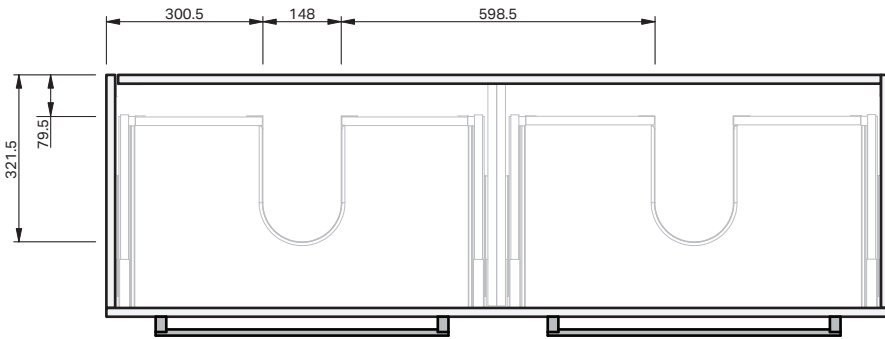

CABINET SPECIFICATION
Riva Classic - 1500 - Wall - DB - 4 Drawer

Basin range (refer to applicable basin specification)

• Drawings depict cabinet only

IMPORTANT NOTE: Throughout this guide, dimensions may vary by ± 2 mm. Please read the installation manual for detailed information on installing the product. St. Michel pursues a policy of continuing improvement in design and manufacturing of its products. The right is therefore reserved to vary specifications without notice. For full installation instructions visit stmichel.co.nz.