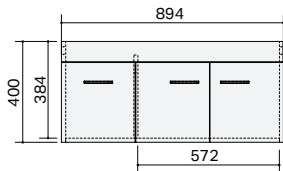

CABINET SPECIFICATIONS

Vanity Range: Riva

Basin: Palo & Rubik

Drawings depict cabinet only. Dotted lines indicate internal cabinet parts.
All measurements are in millimetres and are +/- 2mm.

Riva 750 Wall - 1 Door, 1 Drawer

Riva 750 Wall - 1 Door, 2 Drawer

Riva 750 Floor - 1 Door, 2 Drawer

Riva 900 Wall - 2 Door, 1 Drawer
Riva 900 Wall Left - 2 Door, 1 Drawer

Riva 900 Wall - 2 Door, 2 Drawer
Riva 900 Wall Left - 2 Door, 2 Drawer

Riva 900 Floor - 2 Door, 2 Drawer
Riva 900 Floor Left - 2 Door, 2 Drawer

Riva 900 Wall Right - 2 Door, 1 Drawer

Riva 900 Wall Right - 2 Door, 2 Drawer

Riva 900 Floor Right - 2 Door, 2 Drawer

End View

CABINET SPECIFICATIONS

Vanity Range: Riva

Basin: Palo & Rubik

Drawings depict cabinet only. Dotted lines indicate internal cabinet parts. All measurements are in millimetres and are +/- 2mm.

Riva 1200 Wall - 2 Door, 1 Drawer

Riva 1200 Wall - 2 Door, 2 Drawer