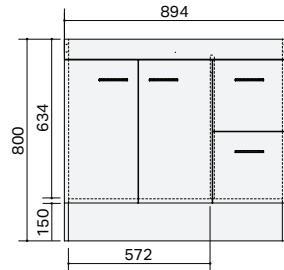

CABINET SPECIFICATIONS

Vanity Range: Riva

Basin: Palo & Rubik

Drawings depict cabinet only. Dotted lines indicate internal cabinet parts.
All measurements are in millimetres and are +/- 2mm.

Riva 750 Wall - 1 Door, 1 Drawer

Riva 750 Wall - 1 Door, 2 Drawer

Riva 750 Floor - 1 Door, 2 Drawer

Riva 900 Wall - 2 Door, 1 Drawer
Riva 900 Wall Left - 2 Door, 1 Drawer

Riva 900 Wall - 2 Door, 2 Drawer
Riva 900 Wall Left - 2 Door, 2 Drawer

Riva 900 Floor - 2 Door, 2 Drawer
Riva 900 Floor Left - 2 Door, 2 Drawer

Riva 900 Wall Right - 2 Door, 1 Drawer

Riva 900 Wall Right - 2 Door, 2 Drawer

Riva 900 Floor Right - 2 Door, 2 Drawer

End View

CABINET SPECIFICATIONS

Vanity Range: Riva

Basin: Palo & Rubik

Drawings depict cabinet only. Dotted lines indicate internal cabinet parts. All measurements are in millimetres and are +/- 2mm.

Riva 1200 Wall - 2 Door, 1 Drawer

Riva 1200 Wall - 2 Door, 2 Drawer