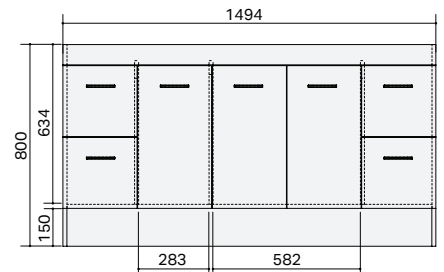

CABINET SPECIFICATIONS

Vanity Range: Riva

Basin: Palo & Rubik

Drawings depict cabinet only. Dotted lines indicate internal cabinet parts.
All measurements are in millimetres and are +/- 2mm.

Riva 750 Wall - 1 Door, 1 Drawer

Vanity Range: Riva

Basin: Palo & Rubik

Drawings depict cabinet only. Dotted lines indicate internal cabinet parts. All measurements are in millimetres and are +/- 2mm.

Riva 1200 Wall - 2 Door, 1 Drawer

Riva 1200 Wall - 2 Door, 2 Drawer

Riva 1200 Floor - 2 Door, 2 Drawer

Riva 1200DB Wall - 2 Door, 1 Drawer

Riva 1200DB Wall - 2 Door, 2 Drawer

Riva 1200DB Floor - 2 Door, 2 Drawer

Riva 1500 Wall - 3 Door, 2 Drawer
Riva 1500DB Wall - 3 Door, 2 Drawer

Riva 1500 Wall - 3 Door, 4 Drawer
Riva 1500DB Wall - 3 Door, 4 Drawer

Riva 1500 Floor - 3 Door, 4 Drawer
Riva 1500DB Floor - 3 Door, 4 Drawer

End View