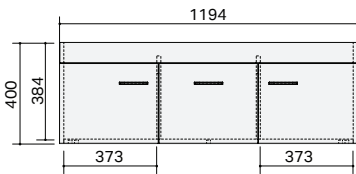

CABINET SPECIFICATIONS

Vanity Range: Riva

Basin: Palo & Rubik

Drawings depict cabinet only. Dotted lines indicate internal cabinet parts.
All measurements are in millimetres and are +/- 2mm.

Riva 750 Wall - 1 Door, 1 Drawer

Riva 900 Floor - 2 Door, 2 Drawer
Riva 900 Floor Left - 2 Door, 2 Drawer

Riva 900 Wall Right - 2 Door, 1 Drawer

Riva 900 Wall Right - 2 Door, 2 Drawer

Riva 900 Floor Right - 2 Door, 2 Drawer

End View

CABINET SPECIFICATIONS

Vanity Range: Riva

Basin: Palo & Rubik

Drawings depict cabinet only. Dotted lines indicate internal cabinet parts. All measurements are in millimetres and are +/- 2mm.

Riva 1200 Wall - 2 Door, 1 Drawer

Riva 1200 Wall - 2 Door, 2 Drawer

Riva 1200 Floor - 2 Door, 2 Drawer

Riva 1200DB Wall - 2 Door, 1 Drawer

Riva 1200DB Wall - 2 Door, 2 Drawer

Riva 1200DB Floor - 2 Door, 2 Drawer

Riva 1500 Wall - 3 Door, 2 Drawer
Riva 1500DB Wall - 3 Door, 2 Drawer