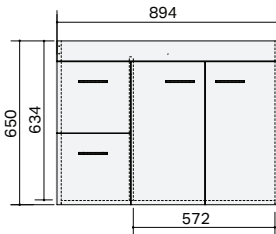

CABINET SPECIFICATIONS

Vanity Range: Riva

Basin: Palo & Rubik

Drawings depict cabinet only. Dotted lines indicate internal cabinet parts.
All measurements are in millimetres and are +/- 2mm.

Riva 750 Wall - 1 Door, 1 Drawer

Riva 750 Wall - 1 Door, 2 Drawer

Riva 750 Floor - 1 Door, 2 Drawer

Riva 900 Wall - 2 Door, 1 Drawer
Riva 900 Wall Left - 2 Door, 1 Drawer

Riva 900 Wall - 2 Door, 2 Drawer
Riva 900 Wall Left - 2 Door, 2 Drawer

Riva 900 Floor - 2 Door, 2 Drawer
Riva 900 Floor Left - 2 Door, 2 Drawer

Riva 900 Wall Right - 2 Door, 1 Drawer

Riva 900 Wall Right - 2 Door, 2 Drawer

Riva 900 Floor Right - 2 Door, 2 Drawer

End View

CABINET SPECIFICATIONS

Vanity Range: Riva

Basin: Palo & Rubik

Drawings depict cabinet only. Dotted lines indicate internal cabinet parts. All measurements are in millimetres and are +/- 2mm.

Riva 1200 Wall - 2 Door, 1 Drawer

Riva 1200 Wall - 2 Door, 2 Drawer