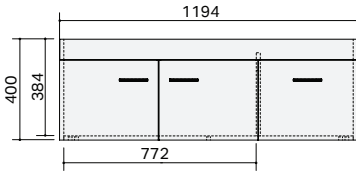

CABINET SPECIFICATIONS

Vanity Range: Riva

Basin: Palo & Rubik

Drawings depict cabinet only. Dotted lines indicate internal cabinet parts.
All measurements are in millimetres and are +/- 2mm.

Riva 750 Wall - 1 Door, 1 Drawer

Riva 900 Floor - 2 Door, 2 Drawer
Riva 900 Floor Left - 2 Door, 2 Drawer

Riva 900 Wall Right - 2 Door, 1 Drawer

Riva 900 Wall Right - 2 Door, 2 Drawer

Riva 900 Floor Right - 2 Door, 2 Drawer

End View

CABINET SPECIFICATIONS

Vanity Range: Riva

Basin: Palo & Rubik

Drawings depict cabinet only. Dotted lines indicate internal cabinet parts. All measurements are in millimetres and are +/- 2mm.

Riva 1200 Wall - 2 Door, 1 Drawer

Riva 1200 Wall - 2 Door, 2 Drawer