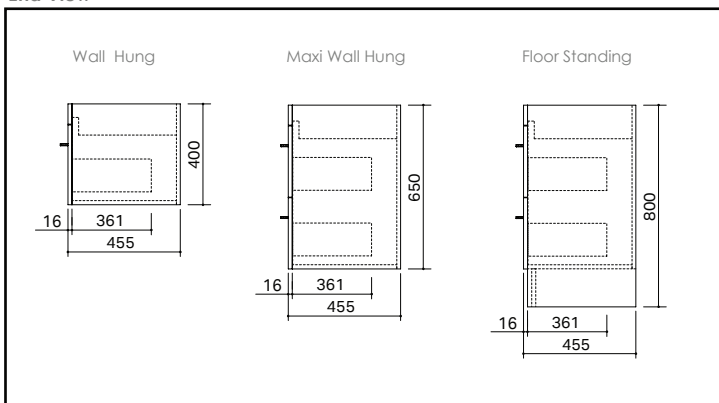

CABINET SPECIFICATIONS

Vanity Range: Riva

Basin: Palo & Rubik

Drawings depict cabinet only. Dotted lines indicate internal cabinet parts.
All measurements are in millimetres and are +/- 2mm.

Riva 750 Wall - 1 Door, 1 Drawer

Riva 900 Floor - 2 Door, 2 Drawer
Riva 900 Floor Left - 2 Door, 2 Drawer

Riva 900 Wall Right - 2 Door, 1 Drawer

Riva 900 Wall Right - 2 Door, 2 Drawer

Riva 900 Floor Right - 2 Door, 2 Drawer

End View

CABINET SPECIFICATIONS

Vanity Range: Riva

Basin: Palo & Rubik

Drawings depict cabinet only. Dotted lines indicate internal cabinet parts. All measurements are in millimetres and are +/- 2mm.

Riva 1200 Wall - 2 Door, 1 Drawer

Riva 1200 Wall - 2 Door, 2 Drawer