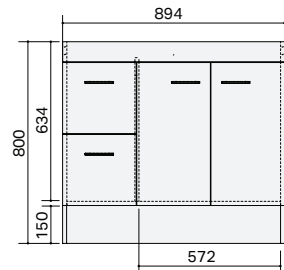

CABINET SPECIFICATIONS

Vanity Range: Riva

Basin: Palo & Rubik

Drawings depict cabinet only. Dotted lines indicate internal cabinet parts.
All measurements are in millimetres and are +/- 2mm.

Riva 750 Wall - 1 Door, 1 Drawer

Riva 750 Wall - 1 Door, 2 Drawer

Riva 750 Floor - 1 Door, 2 Drawer

Riva 900 Wall - 2 Door, 1 Drawer
Riva 900 Wall Left - 2 Door, 1 Drawer

Riva 900 Wall - 2 Door, 2 Drawer
Riva 900 Wall Left - 2 Door, 2 Drawer

Riva 900 Floor - 2 Door, 2 Drawer
Riva 900 Floor Left - 2 Door, 2 Drawer

Riva 900 Wall Right - 2 Door, 1 Drawer

Riva 900 Wall Right - 2 Door, 2 Drawer

Riva 900 Floor Right - 2 Door, 2 Drawer

End View

CABINET SPECIFICATIONS

Vanity Range: Riva

Basin: Palo & Rubik

Drawings depict cabinet only. Dotted lines indicate internal cabinet parts. All measurements are in millimetres and are +/- 2mm.

Riva 1200 Wall - 2 Door, 1 Drawer

Riva 1200 Wall - 2 Door, 2 Drawer