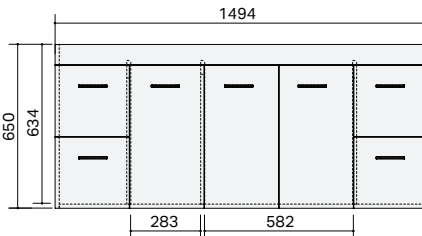

CABINET SPECIFICATIONS

Vanity Range: Riva

Basin: Palo & Rubik

Drawings depict cabinet only. Dotted lines indicate internal cabinet parts.
All measurements are in millimetres and are +/- 2mm.

Riva 750 Wall - 1 Door, 1 Drawer

Vanity Range: Riva

Basin: Palo & Rubik

Drawings depict cabinet only. Dotted lines indicate internal cabinet parts. All measurements are in millimetres and are +/- 2mm.

Riva 1200 Wall - 2 Door, 1 Drawer

Riva 1200 Wall - 2 Door, 2 Drawer

Riva 1200 Floor - 2 Door, 2 Drawer

Riva 1200DB Wall - 2 Door, 1 Drawer

Riva 1200DB Wall - 2 Door, 2 Drawer

Riva 1200DB Floor - 2 Door, 2 Drawer

Riva 1500 Wall - 3 Door, 2 Drawer
Riva 1500DB Wall - 3 Door, 2 Drawer

Riva 1500 Wall - 3 Door, 4 Drawer
Riva 1500DB Wall - 3 Door, 4 Drawer

Riva 1500 Floor - 3 Door, 4 Drawer
Riva 1500DB Floor - 3 Door, 4 Drawer

End View