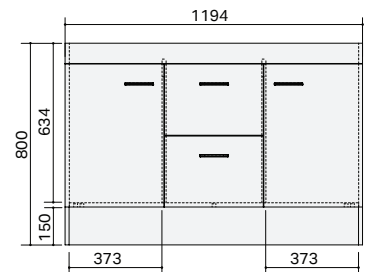

CABINET SPECIFICATIONS

Vanity Range: Riva

Basin: Palo & Rubik

Drawings depict cabinet only. Dotted lines indicate internal cabinet parts.
All measurements are in millimetres and are +/- 2mm.

Riva 750 Wall - 1 Door, 1 Drawer

Vanity Range: Riva

Basin: Palo & Rubik

Drawings depict cabinet only. Dotted lines indicate internal cabinet parts. All measurements are in millimetres and are +/- 2mm.

Riva 1200 Wall - 2 Door, 1 Drawer

Riva 1200 Wall - 2 Door, 2 Drawer

Riva 1200 Floor - 2 Door, 2 Drawer

Riva 1200DB Wall - 2 Door, 1 Drawer

Riva 1200DB Wall - 2 Door, 2 Drawer

Riva 1200DB Floor - 2 Door, 2 Drawer

Riva 1500 Wall - 3 Door, 2 Drawer
Riva 1500DB Wall - 3 Door, 2 Drawer

Riva 1500 Wall - 3 Door, 4 Drawer
Riva 1500DB Wall - 3 Door, 4 Drawer

Riva 1500 Floor - 3 Door, 4 Drawer
Riva 1500DB Floor - 3 Door, 4 Drawer

End View