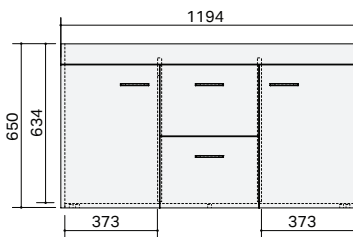

CABINET SPECIFICATIONS

Vanity Range: Riva

Basin: Palo & Rubik

Drawings depict cabinet only. Dotted lines indicate internal cabinet parts.
All measurements are in millimetres and are +/- 2mm.

Riva 750 Wall - 1 Door, 1 Drawer

Riva 900 Floor - 2 Door, 2 Drawer
Riva 900 Floor Left - 2 Door, 2 Drawer

Riva 900 Wall Right - 2 Door, 1 Drawer

Riva 900 Wall Right - 2 Door, 2 Drawer

Riva 900 Floor Right - 2 Door, 2 Drawer

End View

CABINET SPECIFICATIONS

Vanity Range: Riva

Basin: Palo & Rubik

Drawings depict cabinet only. Dotted lines indicate internal cabinet parts. All measurements are in millimetres and are +/- 2mm.

Riva 1200 Wall - 2 Door, 1 Drawer

Riva 1200 Wall - 2 Door, 2 Drawer

Riva 1200 Floor - 2 Door, 2 Drawer

Riva 1200DB Wall - 2 Door, 1 Drawer

Riva 1200DB Wall - 2 Door, 2 Drawer

Riva 1200DB Floor - 2 Door, 2 Drawer

Riva 1500 Wall - 3 Door, 2 Drawer
Riva 1500DB Wall - 3 Door, 2 Drawer