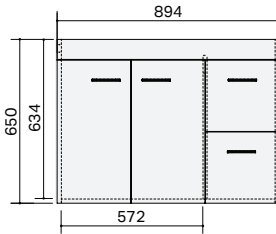

CABINET SPECIFICATIONS

Vanity Range: Riva

Basin: Palo & Rubik

Drawings depict cabinet only. Dotted lines indicate internal cabinet parts.
All measurements are in millimetres and are +/- 2mm.

Riva 750 Wall - 1 Door, 1 Drawer

Riva 750 Wall - 1 Door, 2 Drawer

Riva 750 Floor - 1 Door, 2 Drawer

Riva 900 Wall - 2 Door, 1 Drawer
Riva 900 Wall Left - 2 Door, 1 Drawer

Riva 900 Wall - 2 Door, 2 Drawer
Riva 900 Wall Left - 2 Door, 2 Drawer

Riva 900 Floor - 2 Door, 2 Drawer
Riva 900 Floor Left - 2 Door, 2 Drawer

Riva 900 Wall Right - 2 Door, 1 Drawer

Riva 900 Wall Right - 2 Door, 2 Drawer

Riva 900 Floor Right - 2 Door, 2 Drawer

End View

CABINET SPECIFICATIONS

Vanity Range: Riva

Basin: Palo & Rubik

Drawings depict cabinet only. Dotted lines indicate internal cabinet parts. All measurements are in millimetres and are +/- 2mm.

Riva 1200 Wall - 2 Door, 1 Drawer

Riva 1200 Wall - 2 Door, 2 Drawer