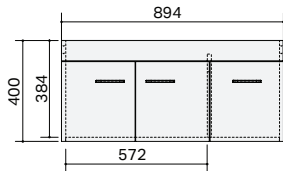

CABINET SPECIFICATIONS

Vanity Range: Riva

Basin: Palo & Rubik

Drawings depict cabinet only. Dotted lines indicate internal cabinet parts.
All measurements are in millimetres and are +/- 2mm.

Riva 750 Wall - 1 Door, 1 Drawer

Riva 750 Wall - 1 Door, 2 Drawer

Riva 750 Floor - 1 Door, 2 Drawer

Riva 900 Wall - 2 Door, 1 Drawer
Riva 900 Wall Left - 2 Door, 1 Drawer

Riva 900 Wall - 2 Door, 2 Drawer
Riva 900 Wall Left - 2 Door, 2 Drawer

Riva 900 Floor - 2 Door, 2 Drawer
Riva 900 Floor Left - 2 Door, 2 Drawer

Riva 900 Wall Right - 2 Door, 1 Drawer

Riva 900 Wall Right - 2 Door, 2 Drawer

Riva 900 Floor Right - 2 Door, 2 Drawer

End View

CABINET SPECIFICATIONS

Vanity Range: Riva

Basin: Palo & Rubik

Drawings depict cabinet only. Dotted lines indicate internal cabinet parts. All measurements are in millimetres and are +/- 2mm.

Riva 1200 Wall - 2 Door, 1 Drawer

Riva 1200 Wall - 2 Door, 2 Drawer