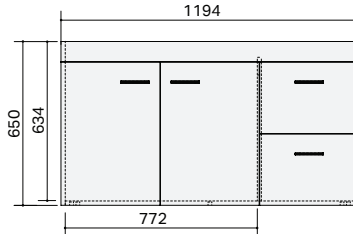

CABINET SPECIFICATIONS

Vanity Range: Riva

Basin: Palo & Rubik

Drawings depict cabinet only. Dotted lines indicate internal cabinet parts.
All measurements are in millimetres and are +/- 2mm.

Riva 750 Wall - 1 Door, 1 Drawer

Riva 900 Floor - 2 Door, 2 Drawer
Riva 900 Floor Left - 2 Door, 2 Drawer

Riva 900 Wall Right - 2 Door, 1 Drawer

Riva 900 Wall Right - 2 Door, 2 Drawer

Riva 900 Floor Right - 2 Door, 2 Drawer

End View

CABINET SPECIFICATIONS

Vanity Range: Riva

Basin: Palo & Rubik

Drawings depict cabinet only. Dotted lines indicate internal cabinet parts. All measurements are in millimetres and are +/- 2mm.

Riva 1200 Wall - 2 Door, 1 Drawer

Riva 1200 Wall - 2 Door, 2 Drawer

Riva 1200 Floor - 2 Door, 2 Drawer

Riva 1200DB Wall - 2 Door, 1 Drawer

Riva 1200DB Wall - 2 Door, 2 Drawer

Riva 1200DB Floor - 2 Door, 2 Drawer

Riva 1500 Wall - 3 Door, 2 Drawer
Riva 1500DB Wall - 3 Door, 2 Drawer