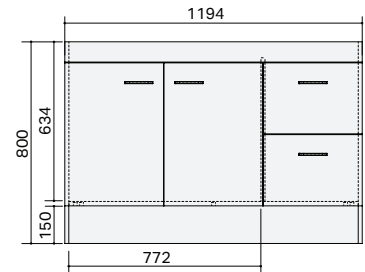

CABINET SPECIFICATIONS

Vanity Range: Riva

Basin: Palo & Rubik

Drawings depict cabinet only. Dotted lines indicate internal cabinet parts.
All measurements are in millimetres and are +/- 2mm.

Riva 750 Wall - 1 Door, 1 Drawer

Riva 900 Floor - 2 Door, 2 Drawer
Riva 900 Floor Left - 2 Door, 2 Drawer

Riva 900 Wall Right - 2 Door, 1 Drawer

Riva 900 Wall Right - 2 Door, 2 Drawer

Riva 900 Floor Right - 2 Door, 2 Drawer

End View

CABINET SPECIFICATIONS

Vanity Range: Riva

Basin: Palo & Rubik

Drawings depict cabinet only. Dotted lines indicate internal cabinet parts. All measurements are in millimetres and are +/- 2mm.

Riva 1200 Wall - 2 Door, 1 Drawer

Riva 1200 Wall - 2 Door, 2 Drawer

Riva 1200 Floor - 2 Door, 2 Drawer

Riva 1200DB Wall - 2 Door, 1 Drawer

Riva 1200DB Wall - 2 Door, 2 Drawer

Riva 1200DB Floor - 2 Door, 2 Drawer

Riva 1500 Wall - 3 Door, 2 Drawer
Riva 1500DB Wall - 3 Door, 2 Drawer