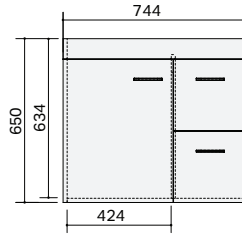

CABINET SPECIFICATIONS

Vanity Range: Riva

Basin: Palo & Rubik

Drawings depict cabinet only. Dotted lines indicate internal cabinet parts.
All measurements are in millimetres and are +/- 2mm.

Riva 750 Wall - 1 Door, 1 Drawer

Riva 750 Wall - 1 Door, 2 Drawer

Riva 750 Floor - 1 Door, 2 Drawer

Riva 900 Wall - 2 Door, 1 Drawer
Riva 900 Wall Left - 2 Door, 1 Drawer

Riva 900 Wall - 2 Door, 2 Drawer
Riva 900 Wall Left - 2 Door, 2 Drawer

Riva 900 Floor - 2 Door, 2 Drawer
Riva 900 Floor Left - 2 Door, 2 Drawer

Riva 900 Wall Right - 2 Door, 1 Drawer

Riva 900 Wall Right - 2 Door, 2 Drawer

Riva 900 Floor Right - 2 Door, 2 Drawer

End View

CABINET SPECIFICATIONS

Vanity Range: Riva

Basin: Palo & Rubik

Drawings depict cabinet only. Dotted lines indicate internal cabinet parts. All measurements are in millimetres and are +/- 2mm.

Riva 1200 Wall - 2 Door, 1 Drawer

Riva 1200 Wall - 2 Door, 2 Drawer