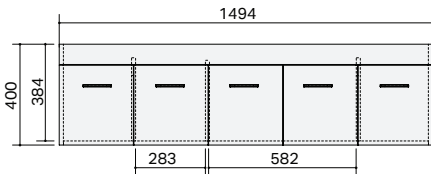

CABINET SPECIFICATIONS

Vanity Range: Riva

Basin: Palo & Rubik

Drawings depict cabinet only. Dotted lines indicate internal cabinet parts.
All measurements are in millimetres and are +/- 2mm.

Riva 750 Wall - 1 Door, 1 Drawer

Vanity Range: Riva

Basin: Palo & Rubik

Drawings depict cabinet only. Dotted lines indicate internal cabinet parts. All measurements are in millimetres and are +/- 2mm.

Riva 1200 Wall - 2 Door, 1 Drawer

Riva 1200 Wall - 2 Door, 2 Drawer

Riva 1200 Floor - 2 Door, 2 Drawer

Riva 1200DB Wall - 2 Door, 1 Drawer

Riva 1200DB Wall - 2 Door, 2 Drawer

Riva 1200DB Floor - 2 Door, 2 Drawer

Riva 1500 Wall - 3 Door, 2 Drawer
Riva 1500DB Wall - 3 Door, 2 Drawer

Riva 1500 Wall - 3 Door, 4 Drawer
Riva 1500DB Wall - 3 Door, 4 Drawer

Riva 1500 Floor - 3 Door, 4 Drawer
Riva 1500DB Floor - 3 Door, 4 Drawer

End View