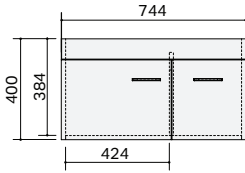

CABINET SPECIFICATIONS

Vanity Range: Riva

Basin: Palo & Rubik

Drawings depict cabinet only. Dotted lines indicate internal cabinet parts.
All measurements are in millimetres and are +/- 2mm.

Riva 750 Wall - 1 Door, 1 Drawer

Riva 750 Wall - 1 Door, 2 Drawer

Riva 750 Floor - 1 Door, 2 Drawer

Riva 900 Wall - 2 Door, 1 Drawer
Riva 900 Wall Left - 2 Door, 1 Drawer

Riva 900 Wall - 2 Door, 2 Drawer
Riva 900 Wall Left - 2 Door, 2 Drawer

Riva 900 Floor - 2 Door, 2 Drawer
Riva 900 Floor Left - 2 Door, 2 Drawer

Riva 900 Wall Right - 2 Door, 1 Drawer

Riva 900 Wall Right - 2 Door, 2 Drawer

Riva 900 Floor Right - 2 Door, 2 Drawer

End View

CABINET SPECIFICATIONS

Vanity Range: Riva

Basin: Palo & Rubik

Drawings depict cabinet only. Dotted lines indicate internal cabinet parts. All measurements are in millimetres and are +/- 2mm.

Riva 1200 Wall - 2 Door, 1 Drawer

Riva 1200 Wall - 2 Door, 2 Drawer