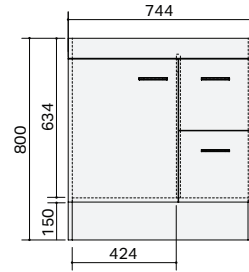

CABINET SPECIFICATIONS

Vanity Range: Riva

Basin: Palo & Rubik

Drawings depict cabinet only. Dotted lines indicate internal cabinet parts.
All measurements are in millimetres and are +/- 2mm.

Riva 750 Wall - 1 Door, 1 Drawer

Riva 750 Wall - 1 Door, 2 Drawer

Riva 750 Floor - 1 Door, 2 Drawer

Riva 900 Wall - 2 Door, 1 Drawer
Riva 900 Wall Left - 2 Door, 1 Drawer

Riva 900 Wall - 2 Door, 2 Drawer
Riva 900 Wall Left - 2 Door, 2 Drawer

Riva 900 Floor - 2 Door, 2 Drawer
Riva 900 Floor Left - 2 Door, 2 Drawer

Riva 900 Wall Right - 2 Door, 1 Drawer

Riva 900 Wall Right - 2 Door, 2 Drawer

Riva 900 Floor Right - 2 Door, 2 Drawer

End View

CABINET SPECIFICATIONS

Vanity Range: Riva

Basin: Palo & Rubik

Drawings depict cabinet only. Dotted lines indicate internal cabinet parts. All measurements are in millimetres and are +/- 2mm.

Riva 1200 Wall - 2 Door, 1 Drawer

Riva 1200 Wall - 2 Door, 2 Drawer