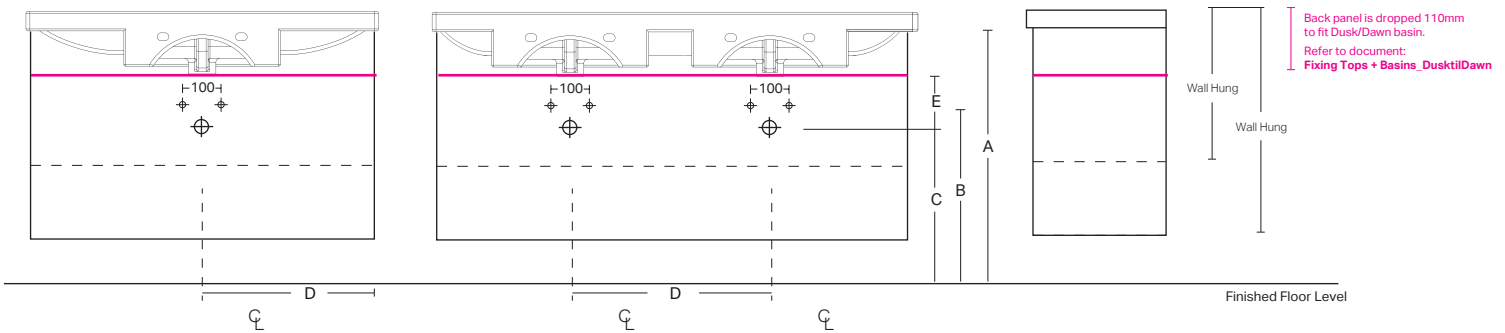

Plumbing Positions

PLEASE NOTE: With wall hung vanities, we suggest you adjust the measurements to suit your individual height preference

Dusk til Dawn 900 Left

Dusk til Dawn 900 Right

Dusk til Dawn 1200 Single

Dusk til Dawn 1200 Double

Description	Basin Size	Basin Type	A (Cabinet Height)	B	C	D	E
ML	Single 900 Left & Right	Ceramic	800	615	560	334	110
ML	Single 1200	Ceramic	800	608	553	CL Basin	110
ML	Double 1200	Ceramic	800	630	575	500	110

Standard Supply		If you increase or decrease height of basin (i.e. dimension A) then C + D dimensions must be amended accordingly. NOTE: Waste outlet positioned for standard chrome bottletrap and pop-up basin waste.
Tap Hole	1	
Colour	White	
Integral Overflow	YES	