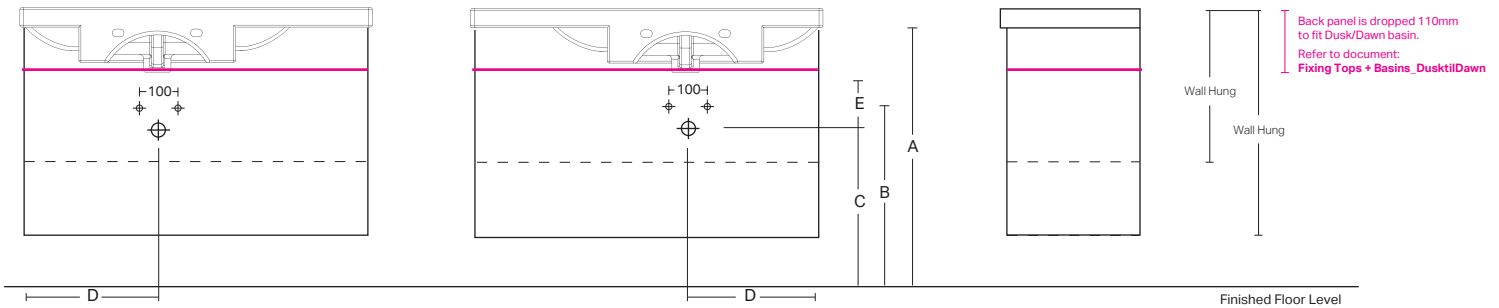

Plumbing Positions

PLEASE NOTE: With wall hung vanities, we suggest you adjust the measurements to suit your individual height preference

Dusk til Dawn 900 Left

Dusk til Dawn 900 Right

Dusk til Dawn 1200 Single

Dusk til Dawn 1200 Double

Description	Basin Size	Basin Type	A (Cabinet Height)	B	C	D	E
ML	Single 900 Left & Right	Ceramic	800	615	560	334	110
ML	Single 1200	Ceramic	800	608	553	CL Basin	110
ML	Double 1200	Ceramic	800	630	575	500	110

Standard Supply		If you increase or decrease height of basin (i.e. dimension A) then C + D dimensions must be amended accordingly. NOTE: Waste outlet positioned for standard chrome bottletrap and pop-up basin waste.
Tap Hole	1	
Colour	White	
Integral Overflow	YES	